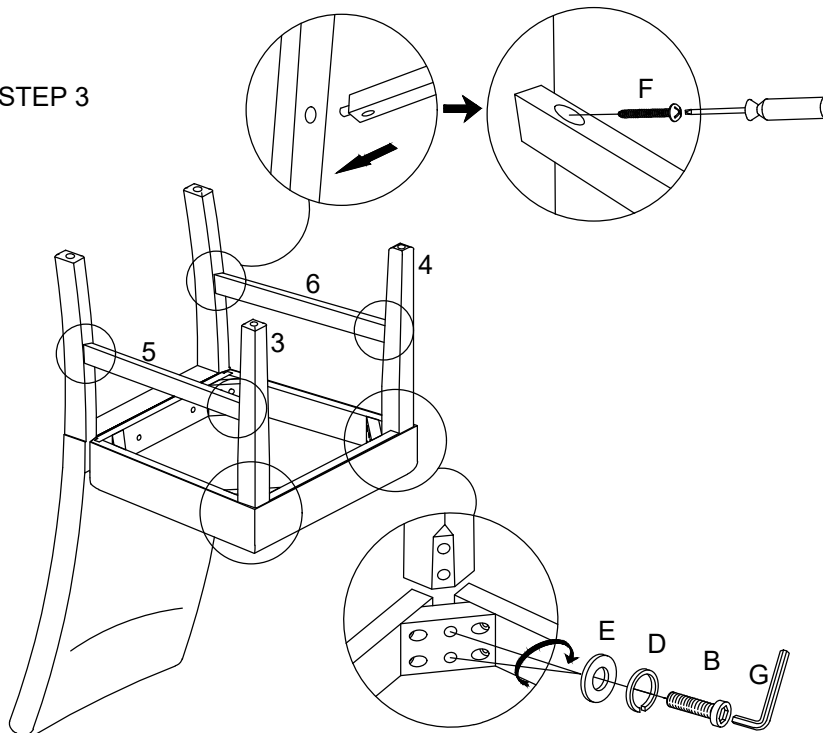

ASSEMBLY INSTRUCTIONS

ITEM NO : C5201/C5596 DINING CHAIR

1/1

HARDWARE LIST			
NO	PART		Q'TY
A		Ø5/16"x82mm	4
B		Ø5/16"x60mm	4
C		Ø5/16"x45mm	2
D		Ø5/16"x13mm	10
E		Ø5/16"x19mm	10
F		M4x38mm	4
G		5mm	1

PART LIST			
NO	PART		Q'TY
1		Chair back	1
2		Seat cushion	1
3		Left front leg	1
4		Right front leg	1
5		Left stretcher	1
6		Right stretcher	1

TOOLS REQUIRED (NOT PROVIDED)

STEP 1

STEP 2

STEP 3

Completed

Do not tighten screws until completely assembled.