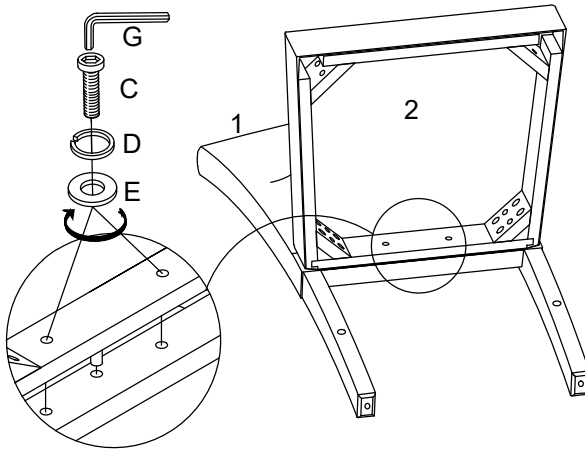

ASSEMBLY INSTRUCTIONS

ITEM NO : C5201/C5596 DINING CHAIR

1/1

HARDWARE LIST			
NO	PART		Q'TY
A		Ø5/16"x82mm	4
B		Ø5/16"x60mm	4
C		Ø5/16"x45mm	2
D		Ø5/16"x13mm	10
E		Ø5/16"x19mm	10
F		M4x38mm	4
G		5mm	1

PART LIST			
NO	PART		Q'TY
1		Chair back	1
2		Seat cushion	1
3		Left front leg	1
4		Right front leg	1
5		Left stretcher	1
6		Right stretcher	1

TOOLS REQUIRED (NOT PROVIDED)

STEP 1