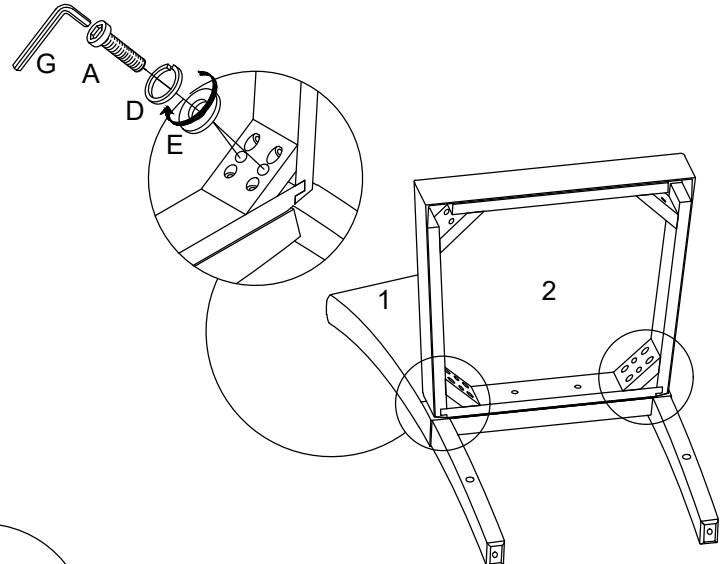

ASSEMBLY INSTRUCTIONS

ITEM NO : C5201/C5596 DINING CHAIR

1/1

HARDWARE LIST			
NO	PART		Q'TY
A		Ø5/16"x82mm	4
B		Ø5/16"x60mm	4
C		Ø5/16"x45mm	2
D		Ø5/16"x13mm	10
E		Ø5/16"x19mm	10
F		M4x38mm	4
G		5mm	1

PART LIST			
NO	PART		Q'TY
1		Chair back	1
2		Seat cushion	1
3		Left front leg	1
4		Right front leg	1
5		Left stretcher	1
6		Right stretcher	1

TOOLS REQUIRED (NOT PROVIDED)

STEP 1

STEP 2

STEP 3

Completed

Do not tighten screws until completely assembled.