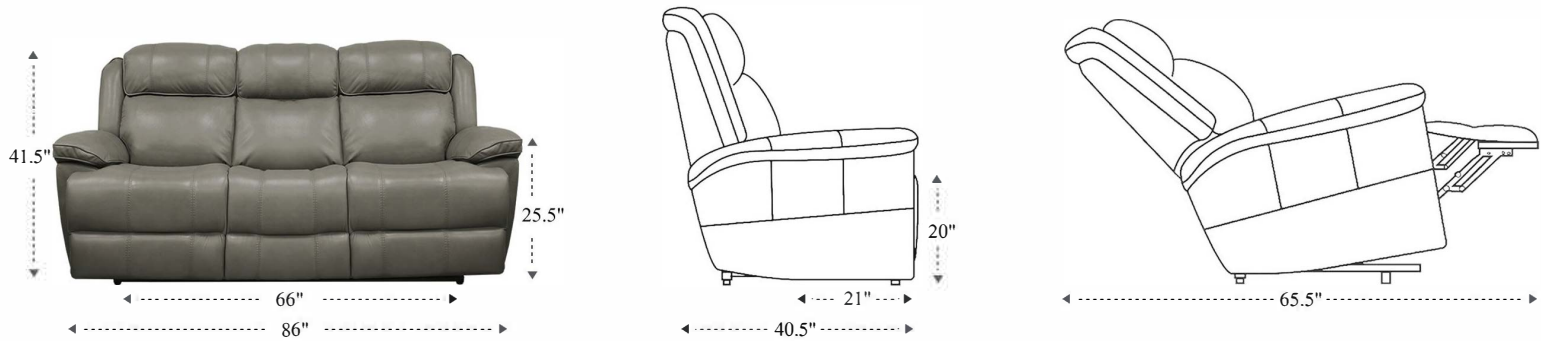

Power Reclining Sofa

Overall Dimensions	86" x 40.5" x 41.5"
Overall Width	86"
Overall Depth	40.5"
Overall Height	41.5"
Overall Weight	250.8 lbs.
Fully Reclined	65.5"
Distance from Wall	6"
Back of Seat to end of Chaise	40"
Leg Height <small>(Distance from Foot Rest to Floor in Full Recline)</small>	23"
Head Height <small>(Distance from Headrest to Floor in Full Recline)</small>	27"

Seat Width	22"
Seat Depth	21"
Seat Height	20"
Arm Width	10.5"
Arm Depth	22"
Arm Height	25.5"
Back Width	22"
Back Height	26"
Headrest Extended from Back	3"

Power Recliner

Overall Dimensions	41" x 40.5" x 41.5"
Overall Width	41"
Overall Depth	40.5"
Overall Height	41.5"
Overall Weight	127.5 lbs.
Fully Reclined	65.5"
Distance from Wall	6"
Back of Seat to end of Chaise	40"
Leg Height (Distance from Foot Rest to Floor in Full Recline)	23"
Head Height (Distance from Headrest to Floor in Full Recline)	27"

Seat Width	19.5"
Seat Depth	23"
Seat Height	20"
Arm Width	10.5"
Arm Depth	22"
Arm Height	25.5"
Back Width	22"
Back Height	26"
Headrest Extended from Back	3"