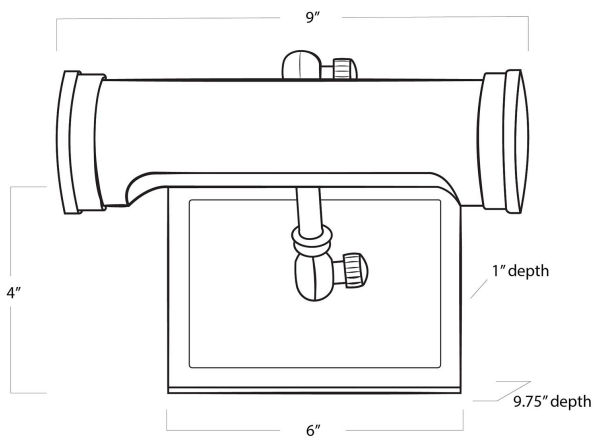

## SPECIFICATION SHEET

Tate Picture Light Small  
15-1176ORB

<b>HEIGHT</b>	4
<b>WIDTH</b>	9
<b>DEPTH</b>	9.75
<b>SHADE DIMS</b>	N/A
<b>SHADE COLOR</b>	N/A
<b>BULB QTY</b>	1
<b>BULB TYPE</b>	B Type Candelabra Base (E12)
<b>SOCKET</b>	E12 Candelabra
<b>WATTAGE</b>	25 Watt Max
<b>WIRING TYPE</b>	Hard Wire or Pinup
<b>BACKPLATE</b>	6 x 4 x 1
<b>JUNCTION BOX</b>	2 in from top, 2 in from bottom, 4.5 in from side
<b>MATERIAL</b>	Steel
<b>FINISH</b>	Oil Rubbed Bronze
<b>NOTES</b>	N/A
<b>FREIGHT ONLY</b>	No