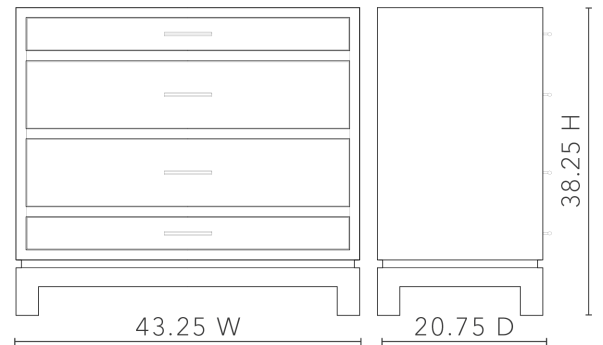

Florence Large 4-Drawer, Sand White

FNC-225-469-894

- 43.25W x 20.75D x 38.25H
- Clear Lacquered Bleached Grasscloth
- Satin Bronze Finished Cast Metal
- Finished Back, Soft Close Undermount Glides

Sand
White