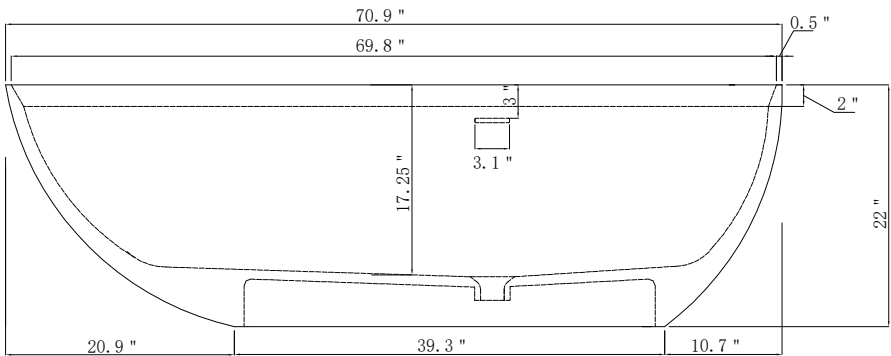

Dimension/Specification

Sku RX-S01-71GW