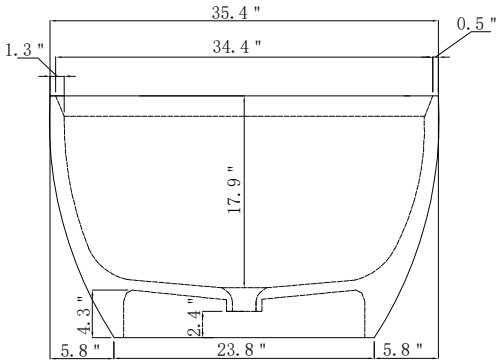

Dimension/Specification

Sku RX-S01-71GW