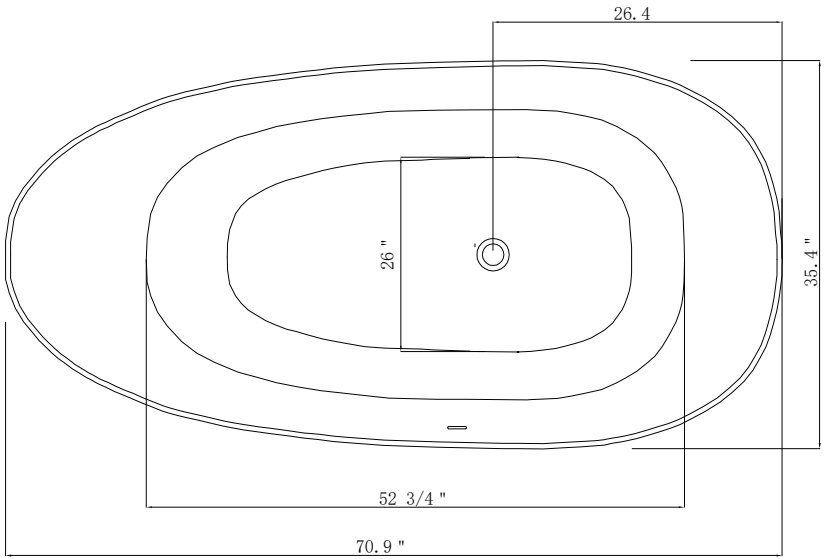

Dimension/Specification

Sku RX-S01-71GW