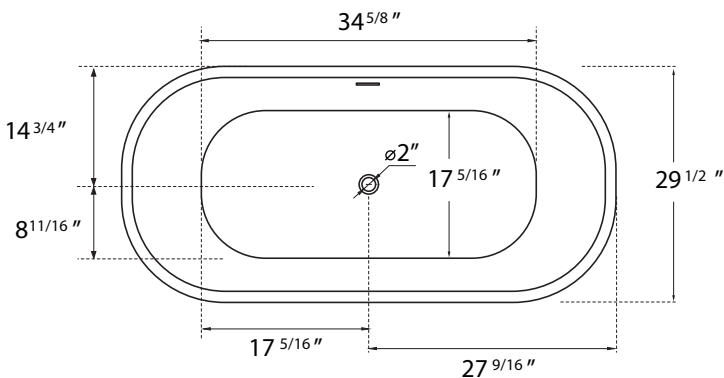

DIMENSION DETAILS

Freestanding Bathtub

PRODUCT
INSTRUCTION
VIDEO

MODEL No. GS307R

GS307R-55"

ADJUSTABLE FOOT: 4 PCS

(Side View)

(Top View)

GS307R-65"

ADJUSTABLE FOOT: 6 PCS

(Side View)

(Top View)