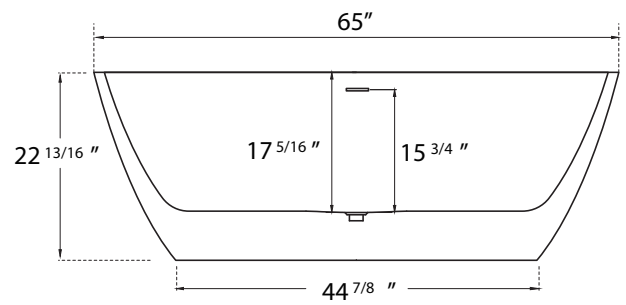

DIMENSION DETAILS

Freestanding Bathtub

PRODUCT
INSTRUCTION
VIDEO

MODEL No. GS307R

GS307R-55"

ADJUSTABLE FOOT: 4 PCS

(Side View)

(Top View)

GS307R-65"

ADJUSTABLE FOOT: 6 PCS

(Side View)

(Top View)