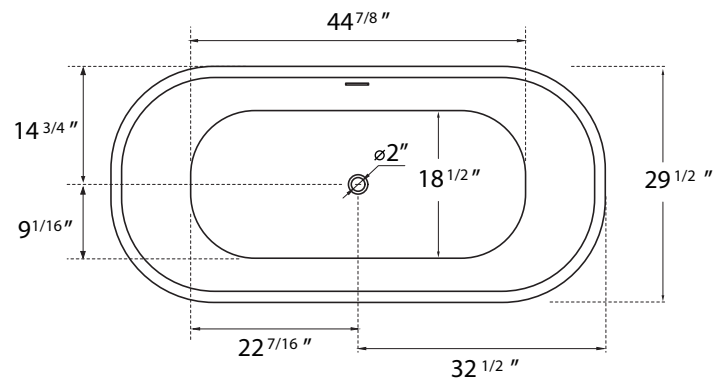

DIMENSION DETAILS

Freestanding Bathtub

PRODUCT
INSTRUCTION
VIDEO

MODEL No. GS307R

GS307R-55"

ADJUSTABLE FOOT: 4 PCS

(Side View)

(Top View)

GS307R-65"

ADJUSTABLE FOOT: 6 PCS

(Side View)

(Top View)