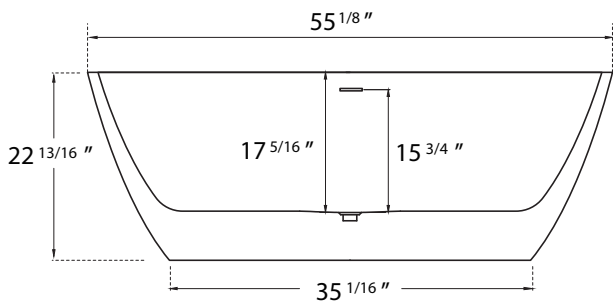

DIMENSION DETAILS

Freestanding Bathtub

PRODUCT
INSTRUCTION
VIDEO

MODEL No. GS307R

GS307R-55"

ADJUSTABLE FOOT: 4 PCS

(Side View)

(Top View)

GS307R-65"

ADJUSTABLE FOOT: 6 PCS

(Side View)

(Top View)