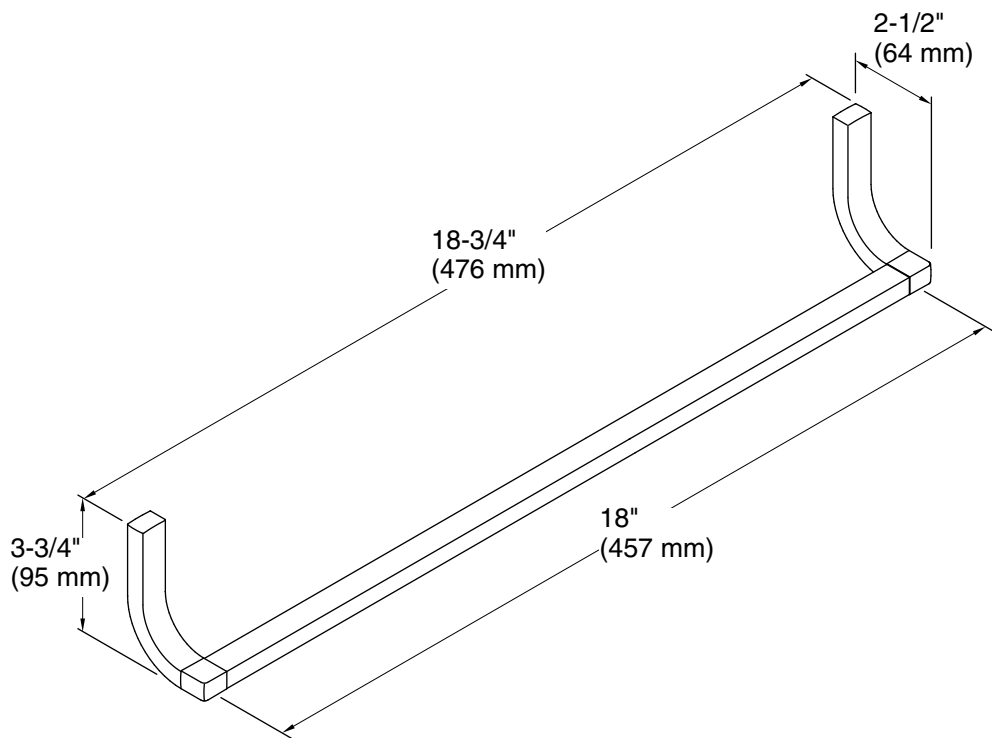

Technical Information

All product dimensions are nominal.

Material: Metal

Notes

Install this product according to the installation guide.

CAUTION: Risk of personal injury. Do not install these products in any area where they are likely to be used inadvertently as a grab bar or support bar. These products are not designed or intended for use as a grab bar or support bar.