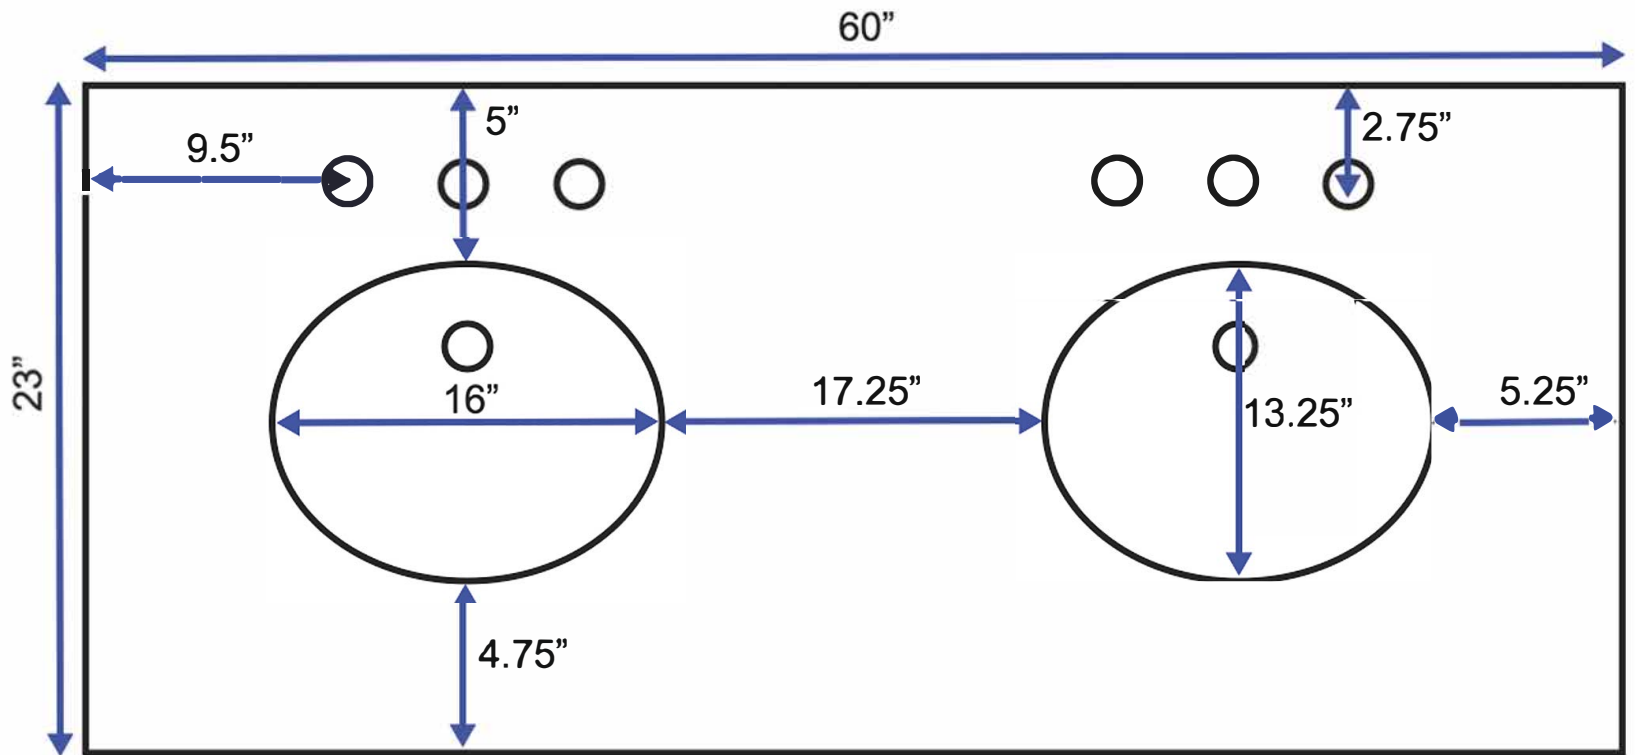

60-inch Double Vanity (Top View)

All measurements are approximate and rounded to the nearest quarter inch.
Please allow for a slight margin of error.