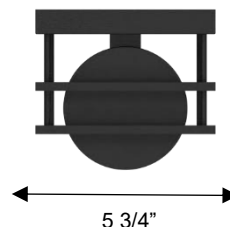

Wall Sconce

DIMENSIONS

Height: 19"

Width/Diameter: 5 3/4"

Depth: 5 1/8"

Minimum Height:

Maximum Height:

Canopy/Backplate: 12 5/8"x5 3/4"

Product Weight: 4.6 lb

SPECIFICATIONS

Location Listed: Wet

IP Rating: IP44

Rated Life: 54000 Hours

Standards: ETL, cETL

Input: 120 VAC, 60Hz

TRIAC Dimming: 100-10%

Downlight Illumination

Mounting: Wall Mount

Color Temperature: Adjustable

3000K/4000K/5000K

CRI Rating: 80

Material: Aluminum

Diffuser Material: Clear Hammered Seedy Glass

AVAILABLE FINISHES

ORDERING INFORMATION

COLOR TEMP	FINISH	VOLTAGE	WATTS	DELIVERED LUMENS
3000K/4000K/5000K	BK BLACK	120V	12W	700