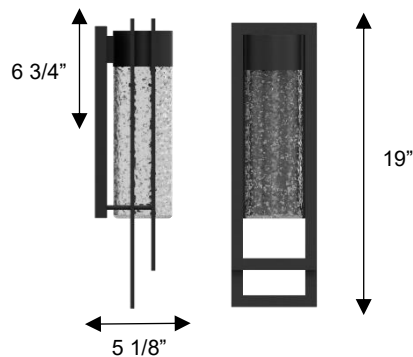

Wall Sconce

DIMENSIONS

Height: 19"

Width/Diameter: 5 3/4"

Depth: 5 1/8"

Minimum Height:

Maximum Height:

Canopy/Backplate: 12 5/8"x5 3/4"

Product Weight: 4.6 lb

SPECIFICATIONS

Location Listed: Wet

IP Rating: IP44

Rated Life: 54000 Hours

Standards: ETL, cETL

Input: 120 VAC, 60Hz

TRIAC Dimming: 100-10%

Downlight Illumination

Mounting: Wall Mount

Color Temperature: Adjustable

3000K/4000K/5000K

CRI Rating: 80

Material: Aluminum

Diffuser Material: Clear Hammered Seedy Glass

AVAILABLE FINISHES