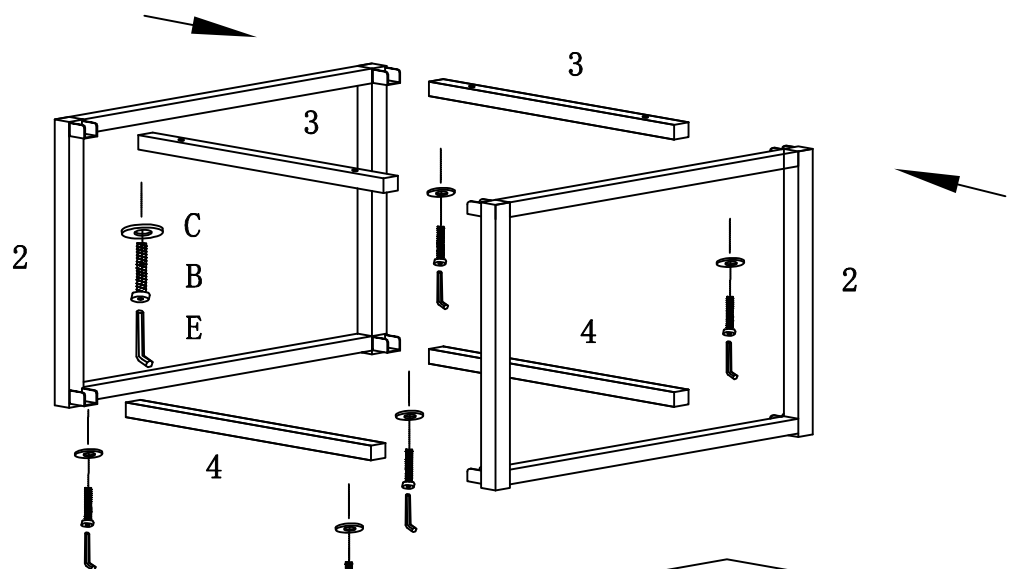

ITEM NO:OE0349GY/WH

ASSEMBLY INSTRUCTIONS

NO	Parts list		QTY
1	table top		1pcs
2	Frame		2pcs
3	Cross bar (UP)		2pcs
4	Cross bar (DOWN)		2pcs

NO	Hardware		QTY
A		Ø 1/4" * 1-1/4" Bolt	4pcs
B		Ø 1/4" * 1/2" Bolt	8pcs
C		Ø 1/4" * 16mm Flat washer	12pcs
D		Ø 1/4" Spring washer	4pcs
E		Ø 1/4" All-Wrench	1pcs

step 1

step 2

Do not tighten screws until completely assembled