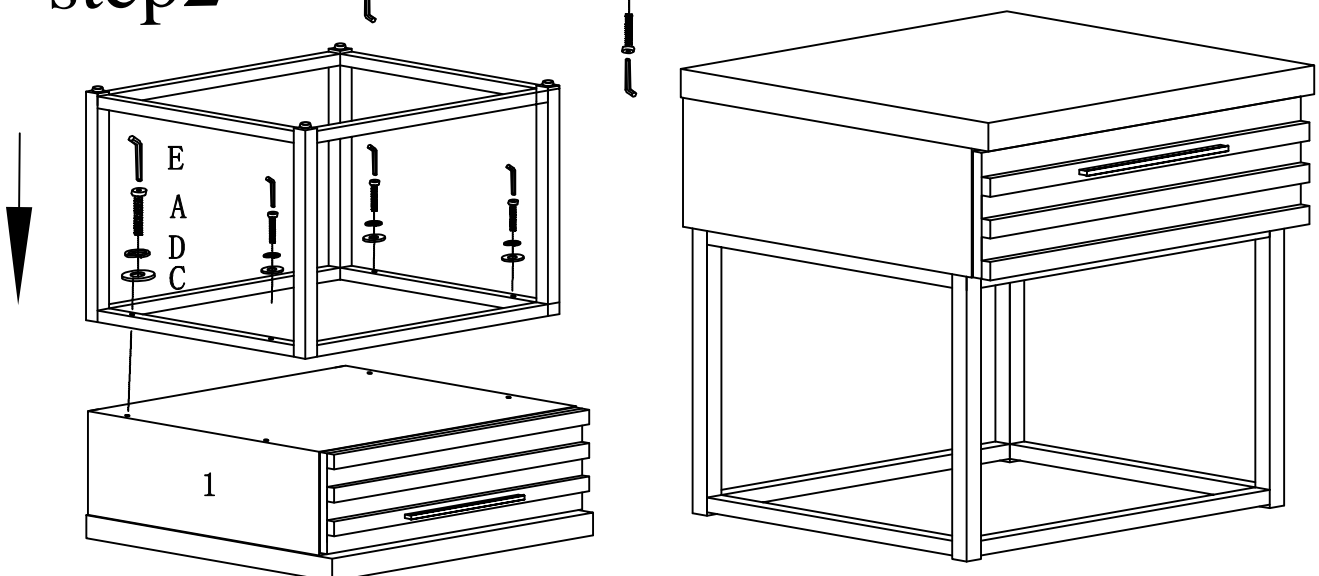

ITEM NO:OE0349GY/WH

ASSEMBLY INSTRUCTIONS

NO	Parts list		QTY
1	table top		1pcs
2	Frame		2pcs
3	Cross bar (UP)		2pcs
4	Cross bar (DOWN)		2pcs

NO	Hardware		QTY
A		Ø 1/4" * 1-1/4" Bolt	4pcs
B		Ø 1/4" * 1/2" Bolt	8pcs
C		Ø 1/4" * 16mm Flat washer	12pcs
D		Ø 1/4" Spring washer	4pcs
E		Ø 1/4" All-Wrench	1pcs

step 1

step 2

Do not tighten screws until completely assembled