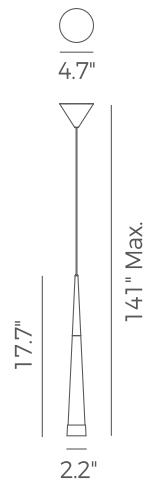

PROJECT			
DATE		TYPE	

Meteor

DETAILS

Material:	Aluminium	Color Temp.:	3000K
Lamp Shade:	Acrylic	CRI (Ra):	≥80
Finishes:	SDG - Satin Dark-gray BG - Brushed Gold	LED Rated Life:	≈50,000 Hours
		Dimming:	100%-10%

Wattage:	6.5W+1W
Voltage:	100-130V
Size:	4.7" Dia. x 141" OAH
Total Lumens:	900
Delivered Lumens:	630

Dimmable with ELV or TRIAC Dimmer (Not Included)