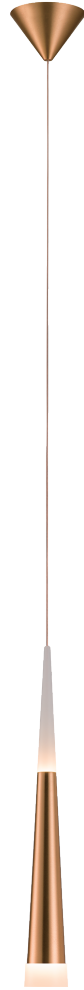

PROJECT			
DATE		TYPE	

# Meteor

## DETAILS

Material:	Aluminium	Color Temp.:	3000K
Lamp Shade:	Acrylic	CRI (Ra):	≥80
Finishes:	SDG - Satin Dark-gray BG - Brushed Gold	LED Rated Life:	≈50,000 Hours
		Dimming:	100%-10%

Wattage:	6.5W+1W
Voltage:	100-130V
Size:	4.7" Dia. x 141" OAH
Total Lumens:	900
Delivered Lumens:	630