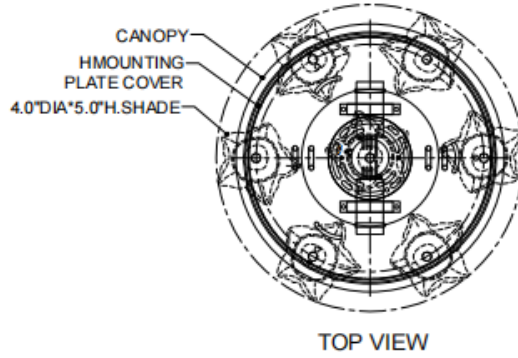

ITEM: 9000-1405

Overall Dimensions

Height: 17.5"

Diameter: 14.75"

CANOPY DETAIL