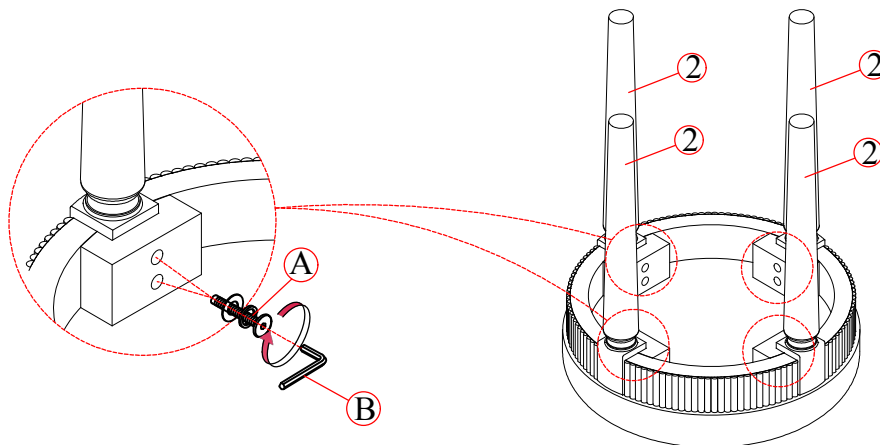

PARTS LIST

1		1PC	A		BOLT Ø1/4"*18*1-4/7" (LEGS)	8PCS
2		4PCS	B		ALLEN WRENCH 4MM	1PC

ASSEMBLY INSTRUCTION

Step 1

Step 2