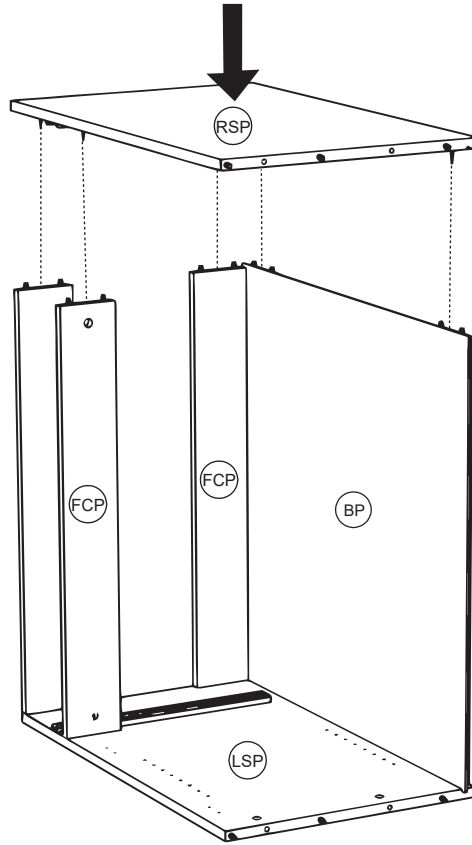

Please note that only the anti tip strap is provided.

You will need to provide wall plugs and screws applicable for your wall type

PRODUCT PARTS

LSP	LEFT SIDE PANEL	RSP	RIGHT SIDE PANEL	DE	DECK
					
	1PC(S)		1PC(S)		1PC(S)
FCP	CONNECTING PANEL	DO	DOOR	DF	DRAWER FACE
					
	3PC(S)		2PC(S)		1PC(S)
BP	BACK PANEL	SPL	SHELF PANEL	LD	LEFT DRAWER SIDE
					
	1PC(S)		1PC(S)		1PC(S)
RD	RIGHT DRAWER SIDE	BD	DRAWER BACK	DD	DRAWER BOTTOM
					
	1PC(S)		1PC(S)		1PC(S)
DCP	CONNECTING PANEL				
					
	2PC(S)				

1

2

3

4

7

8

9

10

11

12

13

14

15

16

17

18