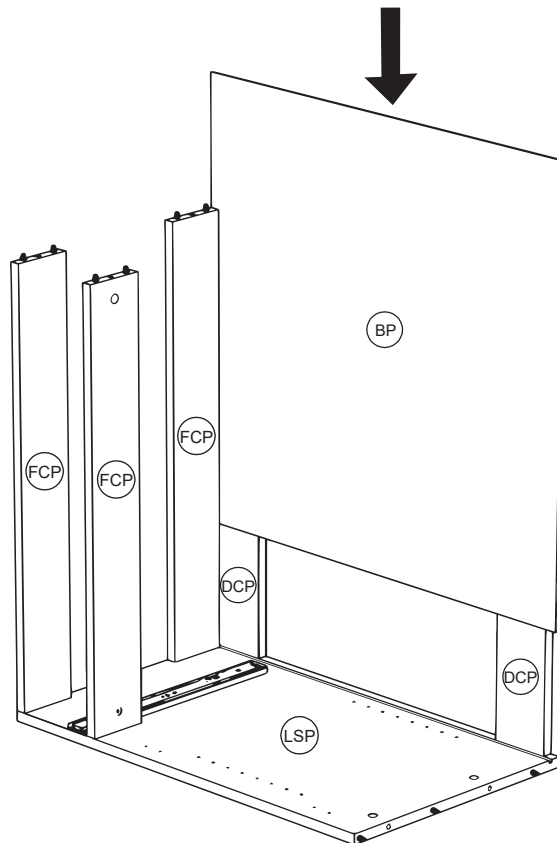

Please note that only the anti tip strap is provided.

You will need to provide wall plugs and screws applicable for your wall type

PRODUCT PARTS

LSP	LEFT SIDE PANEL	RSP	RIGHT SIDE PANEL	DE	DECK
					
	1PC(S)		1PC(S)		1PC(S)
FCP	CONNECTING PANEL	DO	DOOR	DF	DRAWER FACE
					
	3PC(S)		2PC(S)		1PC(S)
BP	BACK PANEL	SPL	SHELF PANEL	LD	LEFT DRAWER SIDE
					
	1PC(S)		1PC(S)		1PC(S)
RD	RIGHT DRAWER SIDE	BD	DRAWER BACK	DD	DRAWER BOTTOM
					
	1PC(S)		1PC(S)		1PC(S)
DCP	CONNECTING PANEL				
					
	2PC(S)				

1

2

3

4

7

8

9

10

11

12

13

14

15

16

17

18