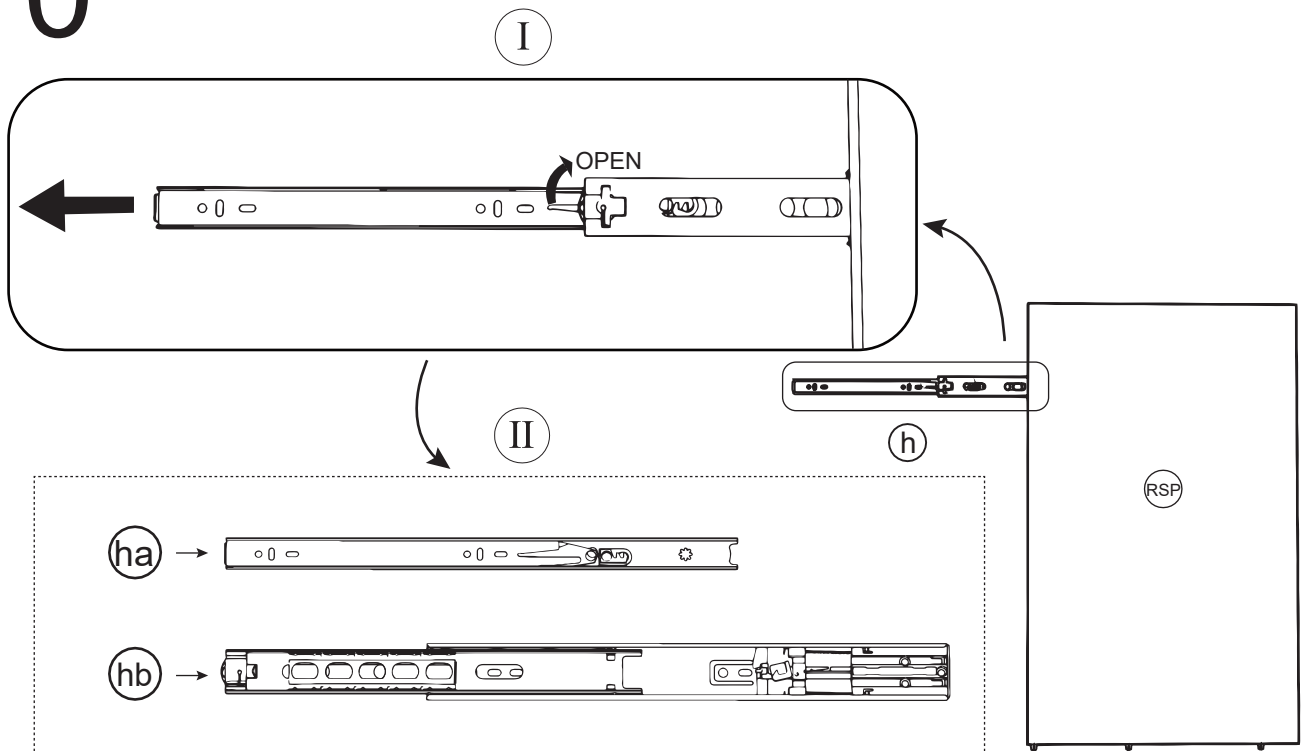

Please note that only the anti tip strap is provided.

You will need to provide wall plugs and screws applicable for your wall type

PRODUCT PARTS

LSP	LEFT SIDE PANEL	RSP	RIGHT SIDE PANEL	DE	DECK
					
	1PC(S)		1PC(S)		1PC(S)
FCP	CONNECTING PANEL	DO	DOOR	DF	DRAWER FACE
					
	3PC(S)		2PC(S)		1PC(S)
BP	BACK PANEL	SPL	SHELF PANEL	LD	LEFT DRAWER SIDE
					
	1PC(S)		1PC(S)		1PC(S)
RD	RIGHT DRAWER SIDE	BD	DRAWER BACK	DD	DRAWER BOTTOM
					
	1PC(S)		1PC(S)		1PC(S)
DCP	CONNECTING PANEL				
					
	2PC(S)				

1

2

3

4

7

8

9

10