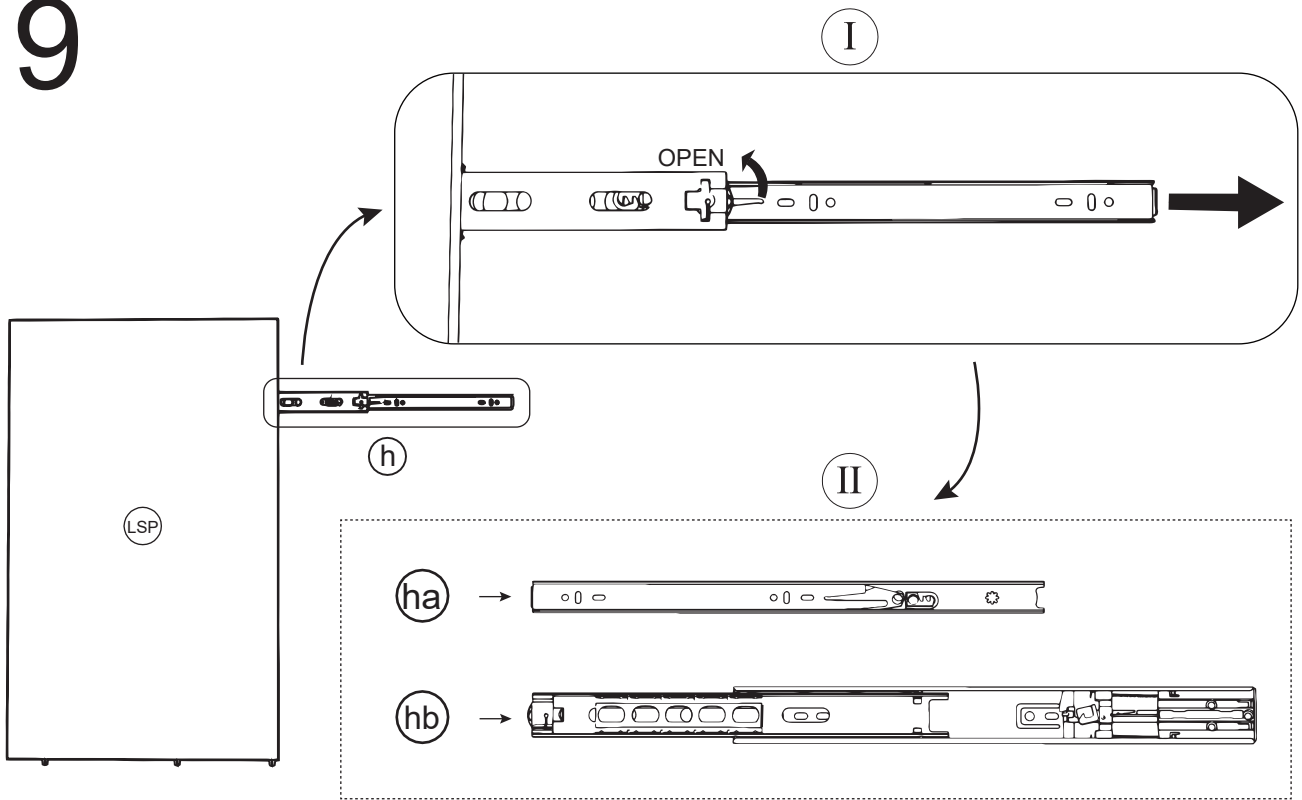

Please note that only the anti tip strap is provided.

You will need to provide wall plugs and screws applicable for your wall type

PRODUCT PARTS

LSP	LEFT SIDE PANEL	RSP	RIGHT SIDE PANEL	DE	DECK
					
	1PC(S)		1PC(S)		1PC(S)
FCP	CONNECTING PANEL	DO	DOOR	DF	DRAWER FACE
					
	3PC(S)		2PC(S)		1PC(S)
BP	BACK PANEL	SPL	SHELF PANEL	LD	LEFT DRAWER SIDE
					
	1PC(S)		1PC(S)		1PC(S)
RD	RIGHT DRAWER SIDE	BD	DRAWER BACK	DD	DRAWER BOTTOM
					
	1PC(S)		1PC(S)		1PC(S)
DCP	CONNECTING PANEL				
					
	2PC(S)				

1

2

3

4

7

8

9

10