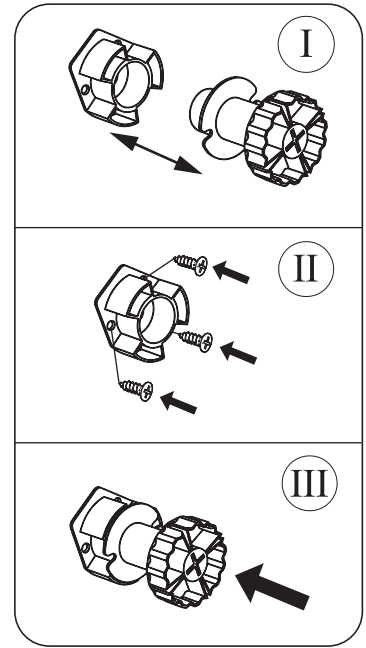

Please note that only the anti tip strap is provided.

You will need to provide wall plugs and screws applicable for your wall type

PRODUCT PARTS

LSP	LEFT SIDE PANEL	RSP	RIGHT SIDE PANEL	DE	DECK
					
	1PC(S)		1PC(S)		1PC(S)
FCP	CONNECTING PANEL	DO	DOOR	DF	DRAWER FACE
					
	3PC(S)		2PC(S)		1PC(S)
BP	BACK PANEL	SPL	SHELF PANEL	LD	LEFT DRAWER SIDE
					
	1PC(S)		1PC(S)		1PC(S)
RD	RIGHT DRAWER SIDE	BD	DRAWER BACK	DD	DRAWER BOTTOM
					
	1PC(S)		1PC(S)		1PC(S)
DCP	CONNECTING PANEL				
					
	2PC(S)				

11

12

13

14

15

16

17

18

19

20

21

22

23

24

25

26