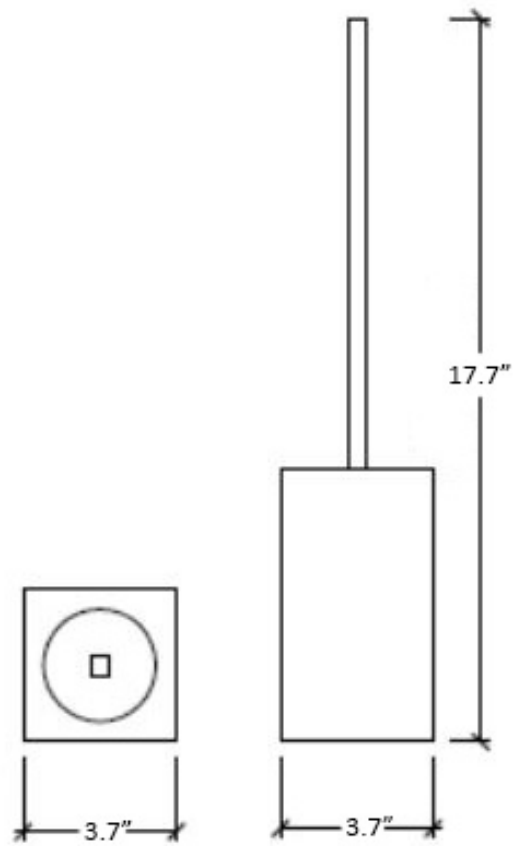

Product Specs Sheets

Collection
Gigi

Model |
Gigi 5380

Dimensions Metric
1 inch = 2.54 cm
1 inch = 25.4 mm

WS[®]
BATH
COLLECTIONS

1051 Lea Drive - Collegeville, PA 19426
Tel. 215 513 9400 - Fax 610 831 0215
www.ws bathcollections.com - info@ws bathcollections.com