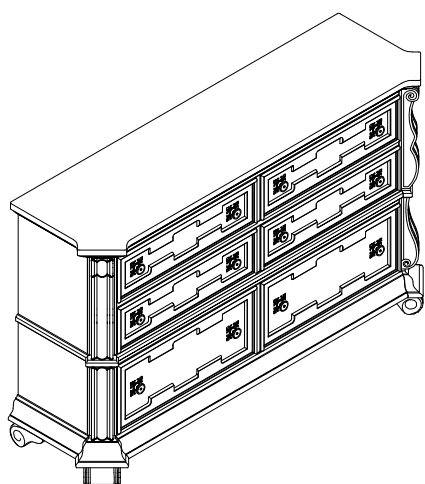

Part List

A.Dresser-1pc

B.Mirror-1pc

C.Connecting Bar-2pcs

Hardware List

1.Allen Bolt-M6*38
8pcs

2.Spring Washer-M6
8pcs

3.Flat Washer-M6
8pcs