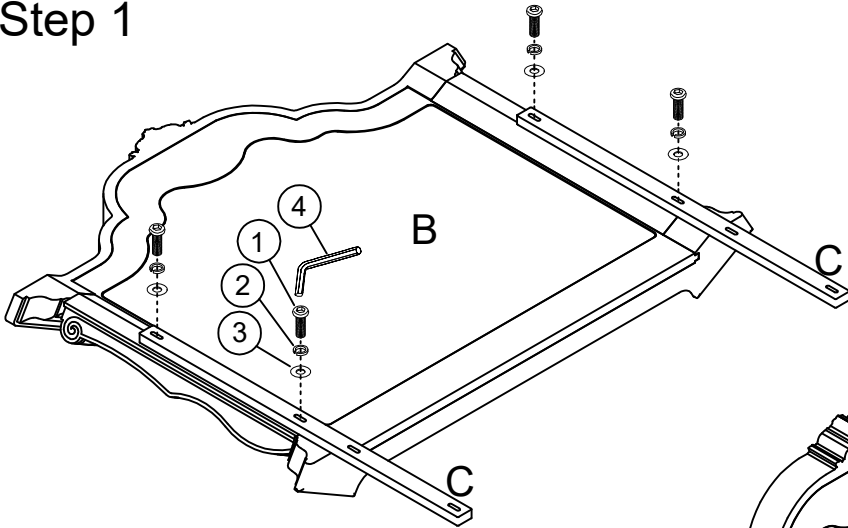

Part List

A.Dresser-1pc

B.Mirror-1pc

C.Connecting Bar-2pcs

Hardware List

1.Allen Bolt-M6*38
8pcs

2.Spring Washer-M6
8pcs

3.Flat Washer-M6
8pcs

4.Allen Wrench- M4
1pc

If any parts/hardware listed are damaged or missing
Please contact the seller for additional assistance

ASSEMBLY INSTRUCTION

IMPORTANT

Please keep Allen Key in a safe place as you may need to tighten up the Bolts in the future.
Use a soft cloth between these parts and the floor.
After assembly, item must be level to work properly. Use the included adjustable levelers to level.

Step 1

Step 2