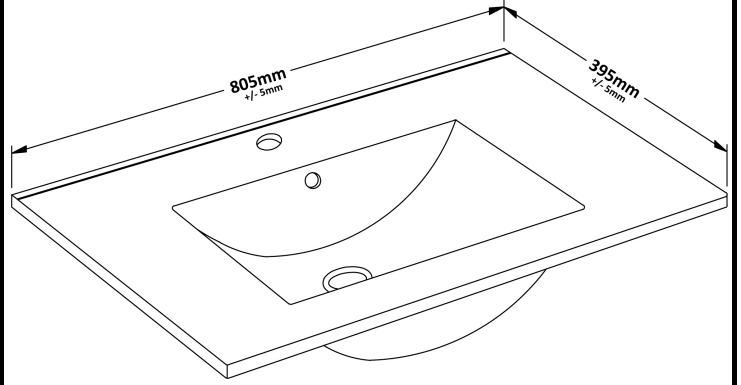

## PRODUCT DIMENSIONS

Height (mm)	Width (mm)	Depth (mm)	Nett Wgt Kg
538	800	383	34

## OUTER BOX DIMENSIONS (If Applicable)

Height (mm)	Width (mm)	Depth (mm)	Gross Wgt Kg

# CUSTOMER DATA SHEET - CERAMICS

DESCRIPTION: Basin 800mm

## PRODUCT DIMENSIONS

Height (mm)	Width (mm)	Depth (mm)	Nett Wgt Kg
170	800	390	16.9