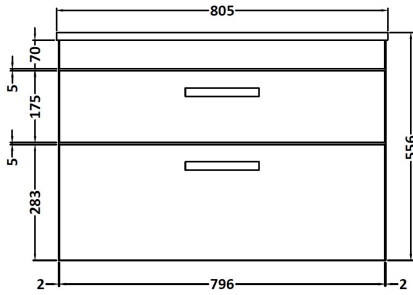

CUSTOMER DATA SHEET

DESCRIPTION: 800 Wh 2-Drawer Vanity With Basin B