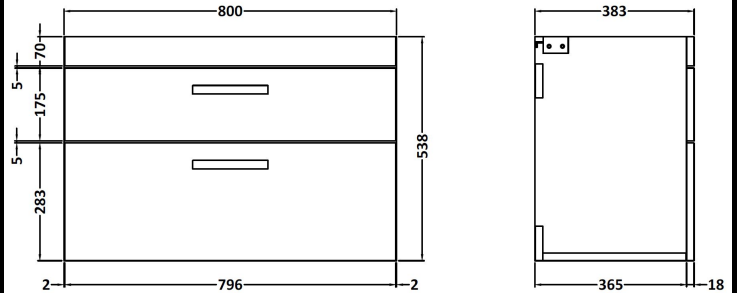

## PRODUCT DIMENSIONS

Height (mm)	Width (mm)	Depth (mm)	Nett Wgt Kg
538	800	383	34

## PACKAGING DIMENSIONS

Height (mm)	Width (mm)	Depth (mm)	Gross Wgt Kg
405	820	560	34

# CUSTOMER DATA SHEET - CERAMICS

DESCRIPTION: Basin 800mm

## PRODUCT DIMENSIONS

Height (mm)	Width (mm)	Depth (mm)	Nett Wgt Kg
170	800	390	16.9