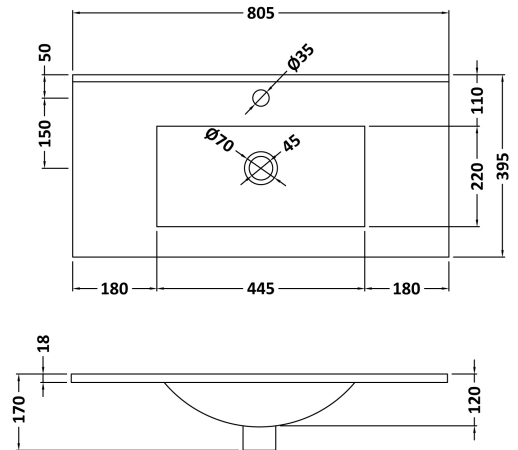

## PRODUCT DIMENSIONS

Height (mm)	Width (mm)	Depth (mm)	Nett Wgt Kg
538	800	383	34

## PACKAGING DIMENSIONS

Height (mm)	Width (mm)	Depth (mm)	Gross Wgt Kg
405	820	560	34

## OUTER BOX DIMENSIONS (If Applicable)

Height (mm)	Width (mm)	Depth (mm)	Gross Wgt Kg

## PRODUCT DIMENSIONS

Height (mm)	Width (mm)	Depth (mm)	Nett Wgt Kg
170	800	390	16.9