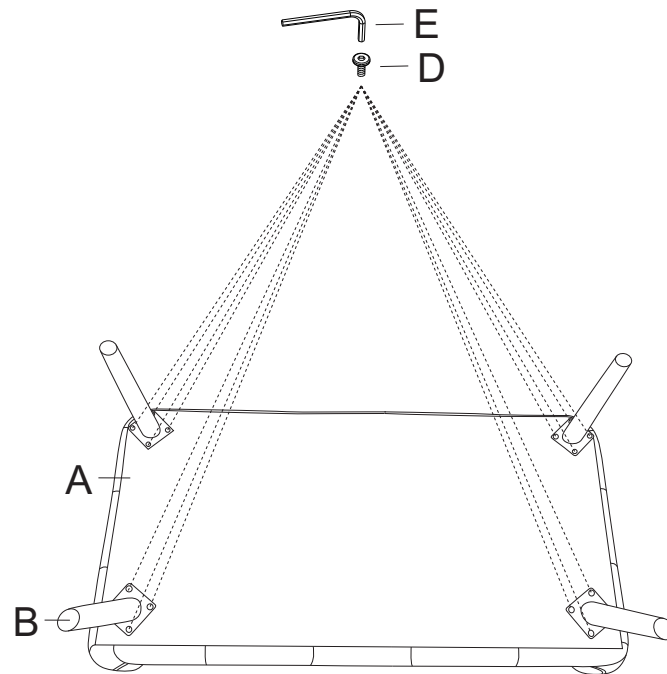

Assembly Instructions

SS007BF62D-COLOR

Your chair comes packaged in one box. Carefully remove all of components from the packaging and set aside for assembly.

CAUTION:
DO NOT use any sharp objects to open plastic wrapped components as damage to product or components may result.

Package Contents

Ax1 	Bx4 	Cx2 	Dx16  M6x18
Ex1 	Fx4 		

Step 1.

Step 2.

Step 3.

Step 4.

Warnings

1. Please check if the components of the chair are all included and can be used normally.
2. Assemble all components according to the instruction correctly .
3. Please DO NOT sit on the armrests or backrest to eliminate the risk of tipping over.
4. If the chair is damaged or doesn't match the website description, please send clear pictures of the product and label of the carton to our service team for further help.
5. If you have any questions with the product, please contact us by: