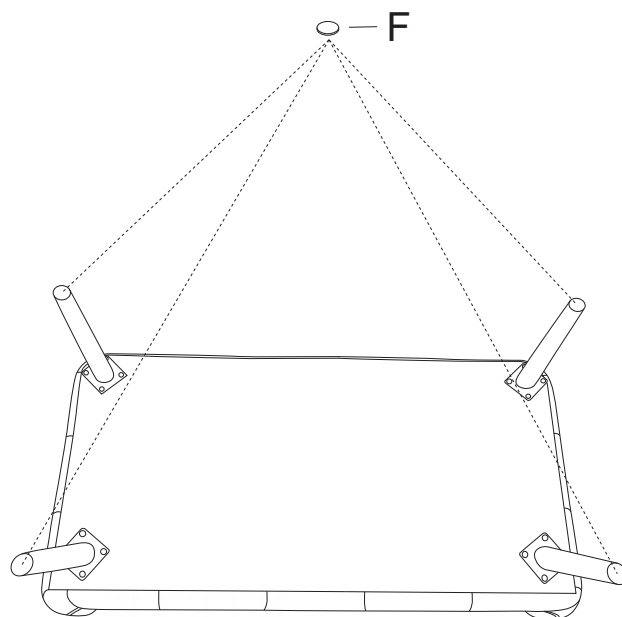

Assembly Instructions

SS007BF62D-COLOR

Your chair comes packaged in one box. Carefully remove all of components from the packaging and set aside for assembly.

CAUTION:
DO NOT use any sharp objects to open plastic wrapped components as damage to product or components may result.

Package Contents

Ax1 	Bx4 	Cx2 	Dx16  M6x18
Ex1 	Fx4 		

Step 1.

Step 2.

Step 3.

Step 4.

Warnings

1. Please check if the components of the chair are all included and can be used normally.
2. Assemble all components according to the instruction correctly .
3. Please DO NOT sit on the armrests or backrest to eliminate the risk of tipping over.
4. If the chair is damaged or doesn't match the website description, please send clear pictures of the product and label of the carton to our service team for further help.
5. If you have any questions with the product, please contact us by: