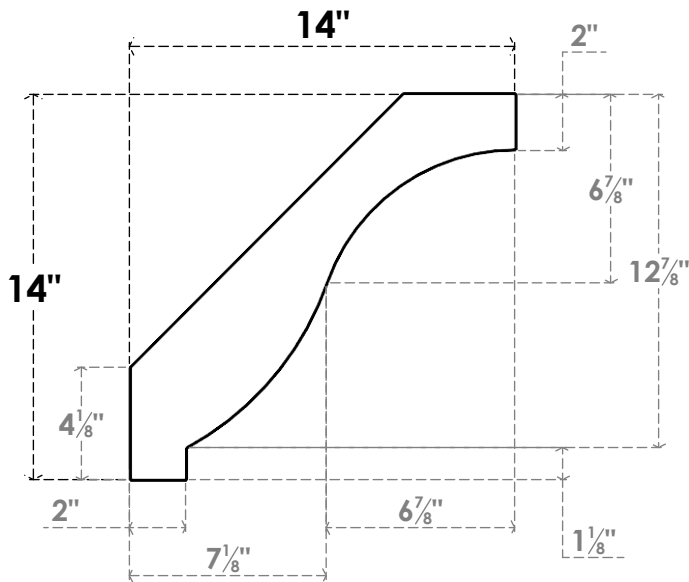

ITEM NUMBER: BRCURO030X14000X14000BKRRCPR

3"W X 14"D X 14"H BAKER ROUGH CEDAR WOODGRAIN OPEN
TIMBERTHANE BRACE, PRIMED TAN

SIDE PROFILE

FRONT PROFILE

ISOMETRIC

EKENA MILLWORK
2300 WEST MAIN ST.
CLARKSVILLE, TX 75426
TOLL FREE: 866-607-0453
WWW.EKENAMILLWORK.COM

NOTES

1. INSTALLATION TO BE COMPLETED IN ACCORDANCE WITH MANUFACTURER'S SPECIFICATIONS.
2. DRAWING MAY NOT BE TO SCALE
3. THIS DRAWING IS INTENDED FOR DESIGN AND PLANNING PURPOSES ONLY.
4. ALL INFORMATION CONTAINED HEREIN WAS CURRENT AT THE TIME OF DEVELOPMENT BUT MUST BE REVIEWED AND APPROVED BY THE PRODUCT MANUFACTURER TO BE CONSIDERED ACCURATE.
5. TIMBERTHANE ARCHITECTURAL PRODUCTS ARE MADE FROM HIGH DENSITY URETHANE AND COME FACTORY PRIMED