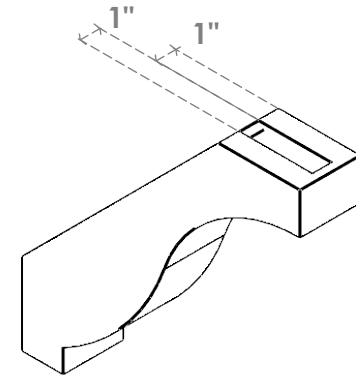

ITEM NUMBER: BRCURO030X14000X14000BKRRCPR

3"W X 14"D X 14"H BAKER ROUGH CEDAR WOODGRAIN OPEN
TIMBERTHANE BRACE, PRIMED TAN

SIDE PROFILE

FRONT PROFILE

ISOMETRIC

EKENA MILLWORK
2300 WEST MAIN ST.
CLARKSVILLE, TX 75426
TOLL FREE: 866-607-0453
WWW.EKENAMILLWORK.COM

NOTES

1. INSTALLATION TO BE COMPLETED IN ACCORDANCE WITH MANUFACTURER'S SPECIFICATIONS.
2. DRAWING MAY NOT BE TO SCALE
3. THIS DRAWING IS INTENDED FOR DESIGN AND PLANNING PURPOSES ONLY.
4. ALL INFORMATION CONTAINED HEREIN WAS CURRENT AT THE TIME OF DEVELOPMENT BUT MUST BE REVIEWED AND APPROVED BY THE PRODUCT MANUFACTURER TO BE CONSIDERED ACCURATE.
5. TIMBERTHANE ARCHITECTURAL PRODUCTS ARE MADE FROM HIGH DENSITY URETHANE AND COME FACTORY PRIMED