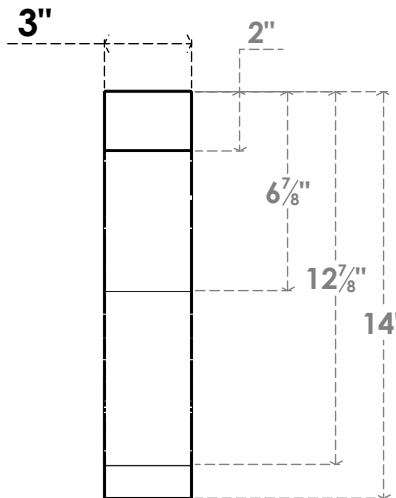

ITEM NUMBER: BRCURO030X14000X14000BKRRCPR

3"W X 14"D X 14"H BAKER ROUGH CEDAR WOODGRAIN OPEN
TIMBERTHANE BRACE, PRIMED TAN

SIDE PROFILE

FRONT PROFILE

ISOMETRIC

EKENA MILLWORK
2300 WEST MAIN ST.
CLARKSVILLE, TX 75426
TOLL FREE: 866-607-0453
WWW.EKENAMILLWORK.COM

NOTES

1. INSTALLATION TO BE COMPLETED IN ACCORDANCE WITH MANUFACTURER'S SPECIFICATIONS.
2. DRAWING MAY NOT BE TO SCALE
3. THIS DRAWING IS INTENDED FOR DESIGN AND PLANNING PURPOSES ONLY.
4. ALL INFORMATION CONTAINED HEREIN WAS CURRENT AT THE TIME OF DEVELOPMENT BUT MUST BE REVIEWED AND APPROVED BY THE PRODUCT MANUFACTURER TO BE CONSIDERED ACCURATE.
5. TIMBERTHANE ARCHITECTURAL PRODUCTS ARE MADE FROM HIGH DENSITY URETHANE AND COME FACTORY PRIMED