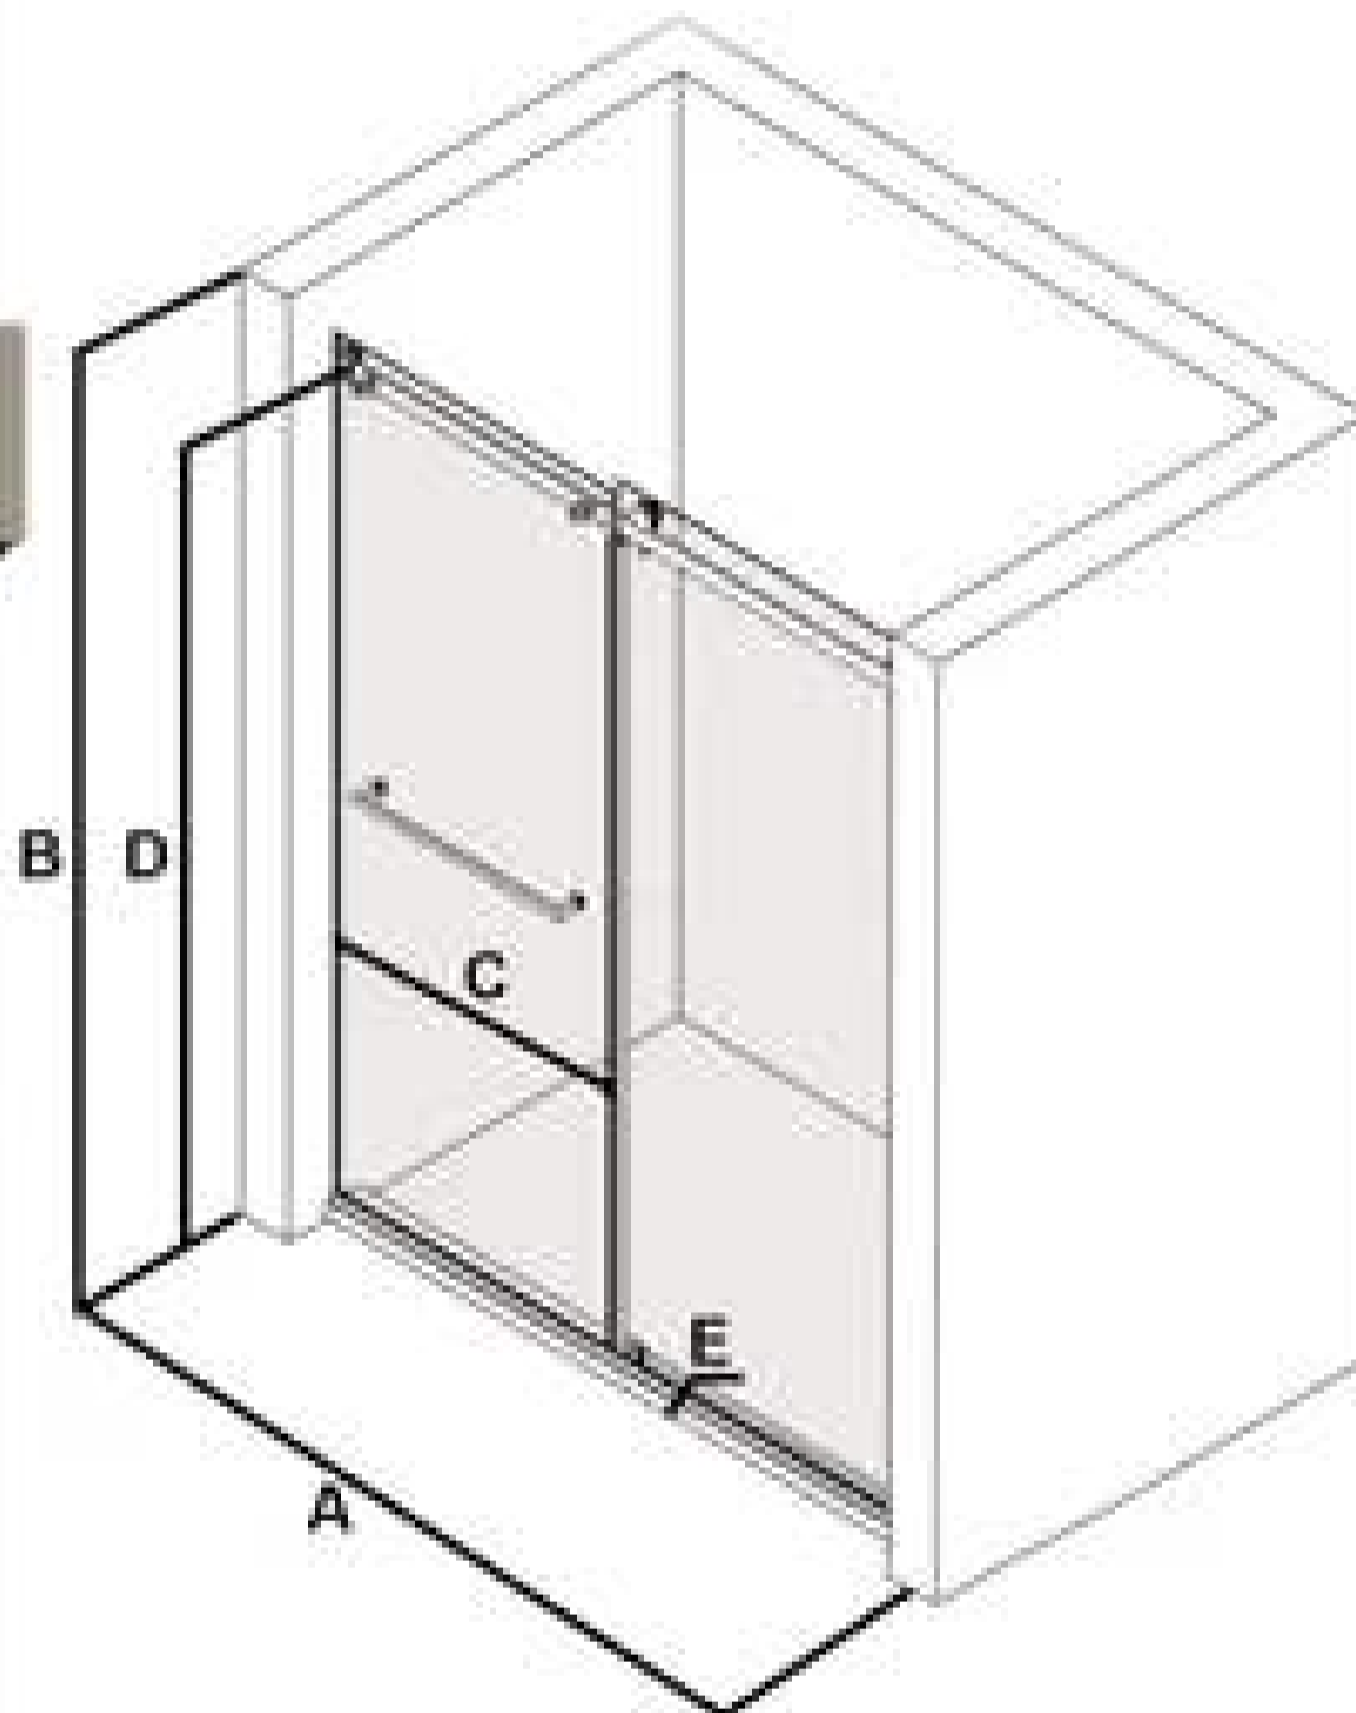

MODEL INFORMATION

56-60"Wx76"H

Frameless Reversible
Single Sliding Shower Door

CONFIGURATION DIMENSIONS:

A: 56"-60" W

SHOWER DOOR WIDTH

B: 76" H

SHOWER DOOR HEIGHT

C: 21"-26"

WALK-IN WIDTH

D: 72"

WALK-OPENING HEIGHT

E: 1/4"

GLASS THICKNESS

ClearLine reserves the right to update or modify the hardware or materials pictured without prior notice for the purpose of product improvement and customer satisfaction.