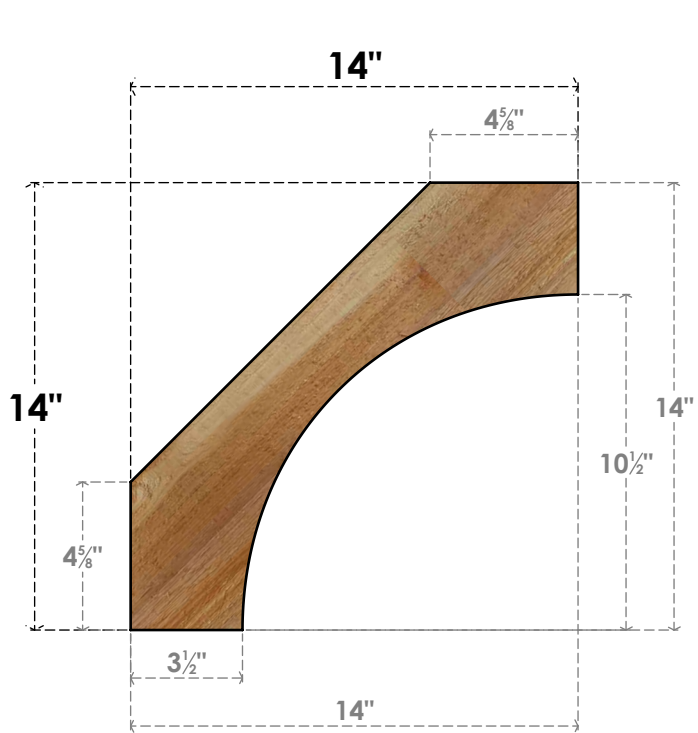

BRC04X14X14WTLOORWR

4"W X 14"D X 14"H WESTLAKE ROUGH SAWN BRACE, WESTERN RED CEDAR

SIDE

FRONT

EKENA MILLWORK
 2300 WEST MAIN ST.
 CLARKSVILLE, TX 75426
 TOLL FREE: 866-607-0453
 WWW.EKENAMILLWORK.COM

NOTES