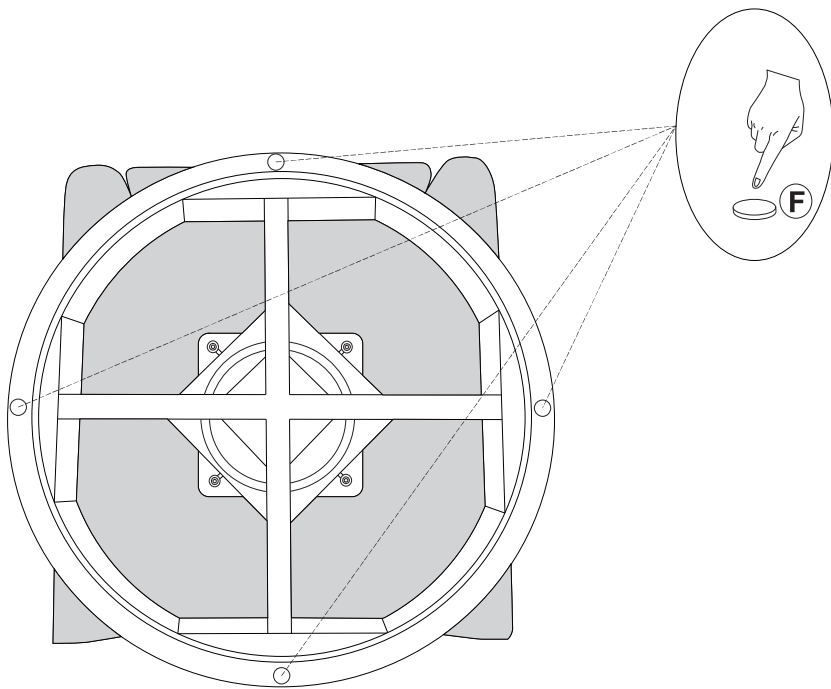

# SPARE PARTS

---

**Ax1**

**Bx1**

**Cx1**

**M6×25mm**

**Dx4+1extra**

**(Φ6+Φ18) \*1.5mm  
M6**

# 1

Ax1

Cx1

M6 x 25mm

Dx4

(Φ6+Φ18) \*1.5mm  
M6

Ex4

**2**

Φ25\*3mm

Fx4

**3**

Bx1

Attach four felt pads to the base.  
Use the two extra pads provided  
for adjustment if the surface is uneven.