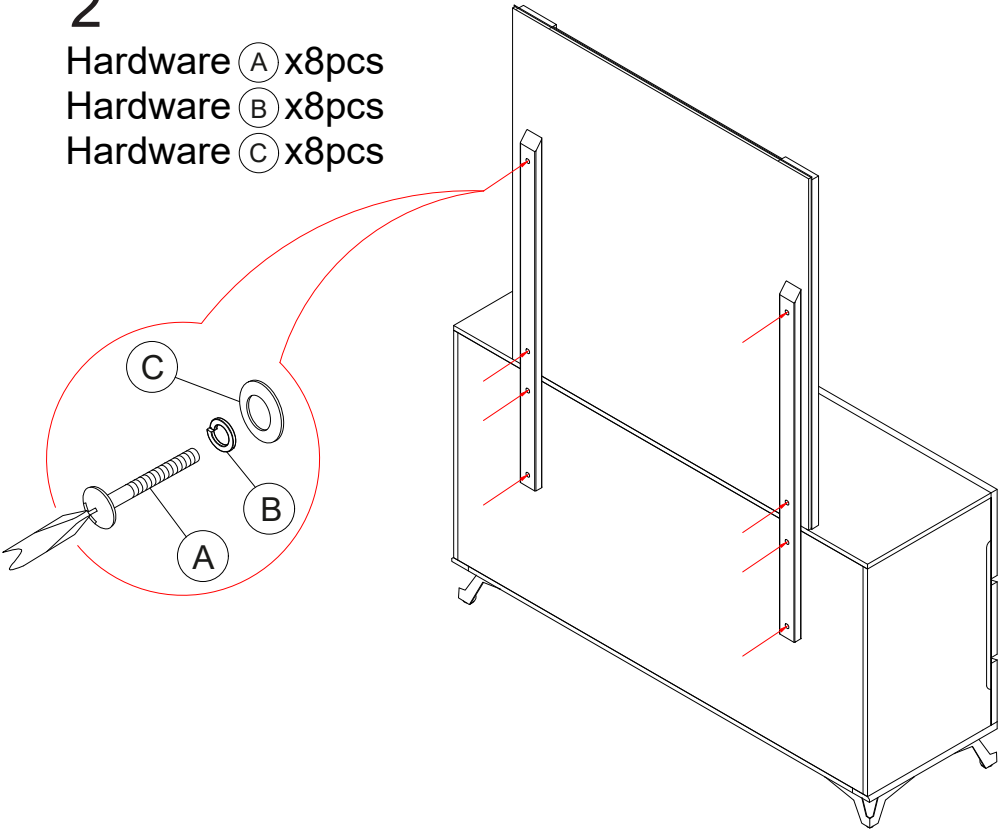

PART LIST

① 1pc

MIRROR

② 2pcs

MIRROR SUPPORTER

③ 1pc

DRESSER

HARDWARE LIST

HARDWARE INSIDE MIRROR

Ⓐ 8pcs

JCBC SCREW
M6 X 35MM

Ⓑ 8pcs

LOCK WASHER

Ⓒ 8pcs

FLAT WASHER

HARDWARE INSIDE DRESSER

Ⓓ 1pc

ANTI TIP-KIT

Ⓔ 28pcs

PAN HEAD SCREW
M4 X 16MM

If any parts/hardware listed are damaged or missing,
Please contact the seller for additional assistance.

ASSEMBLY INSTRUCTIONS

Align the mirror supporters to the mirror

1

- Part ① x1pc
- Part ② x2pcs
- Part ③ x1pc

2

- Hardware (A) x8pcs
- Hardware (B) x8pcs
- Hardware (C) x8pcs

ASSEMBLY INSTRUCTIONS

3

**ASSEMBLY
COMPLETED**

 Please ensure the furniture rests on an even and flat surface. If the product wobbles or feels loose, double-check all bolts and/or screws are properly tightened and secured.