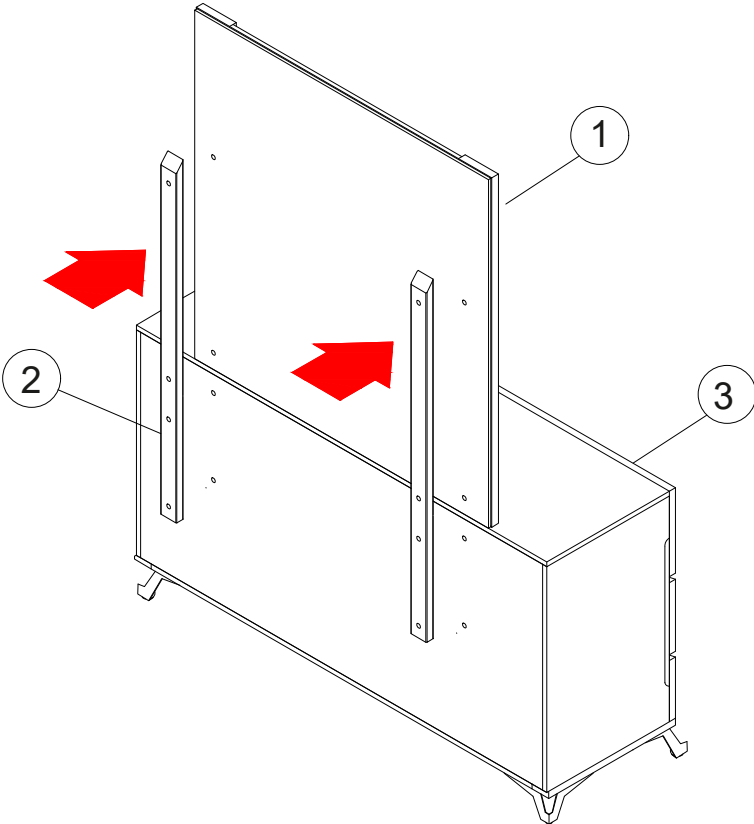

Ⓓ 1pc

ANTI TIP-KIT

Ⓔ 28pcs

PAN HEAD SCREW
M4 X 16MM

If any parts/hardware listed are damaged or missing,
Please contact the seller for additional assistance.

ASSEMBLY INSTRUCTIONS

Align the mirror supporters to the mirror

1

- Part ① x1pc
- Part ② x2pcs
- Part ③ x1pc

2

- Hardware (A) x8pcs
- Hardware (B) x8pcs
- Hardware (C) x8pcs

ASSEMBLY INSTRUCTIONS

3

**ASSEMBLY
COMPLETED**

 Please ensure the furniture rests on an even and flat surface. If the product wobbles or feels loose, double-check all bolts and/or screws are properly tightened and secured.