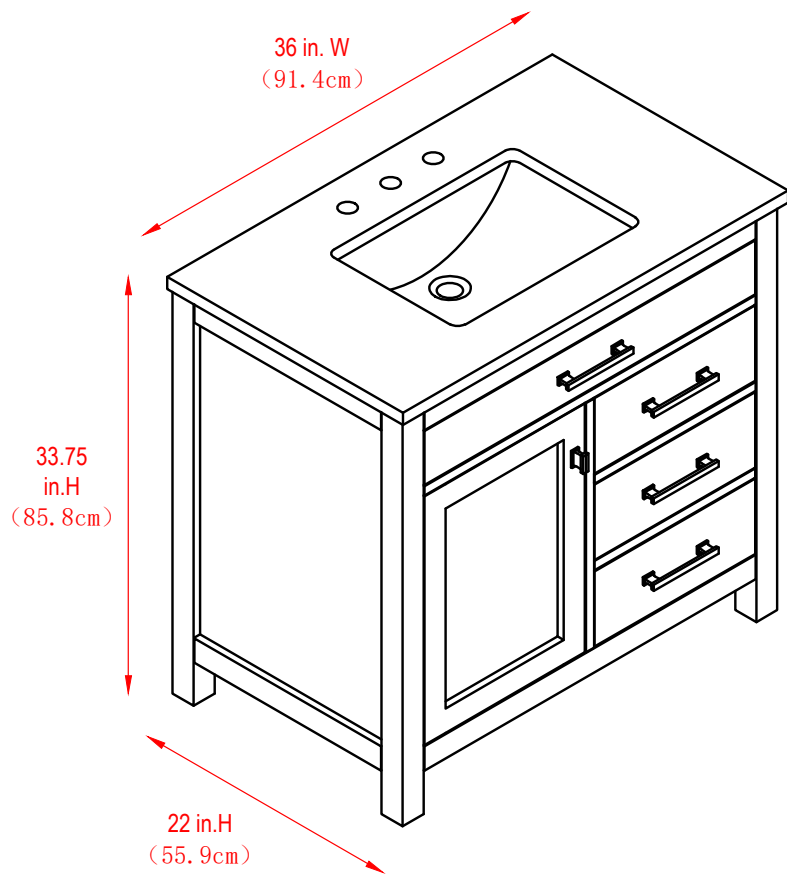

36" Bathroom Vanity

36 in. W x 22 in.D x 33.75 in.H
(91.4cm x 55.9 cm x85.8 cm)

Top View

Back View