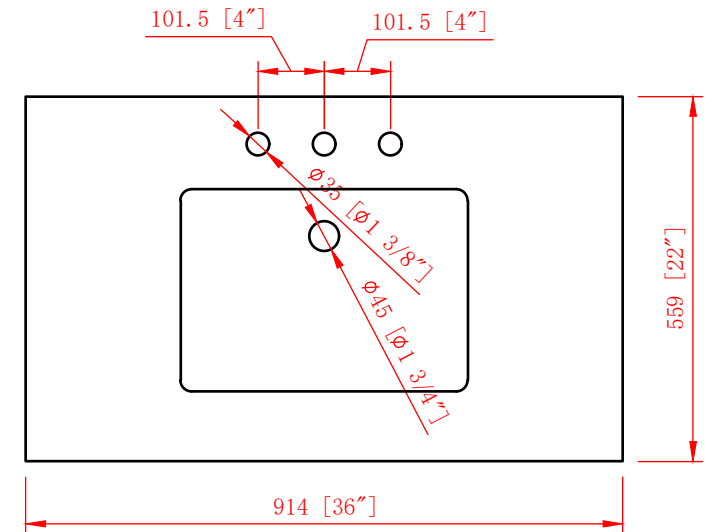

36" Bathroom Vanity

36 in. W x 22 in.D x 33.75 in.H
(91.4cm x 55.9 cm x85.8 cm)

Top View

Back View