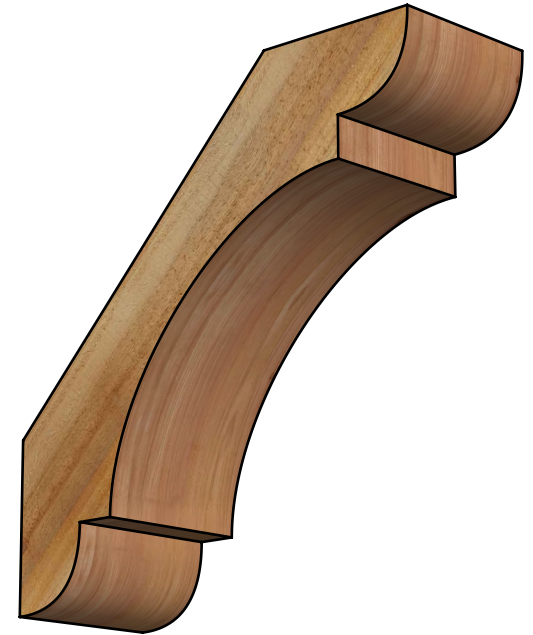

BRC06X18X18OLY00RWR

6"W X 18"D X 18"H OLYMPIC ROUGH SAWN BRACE, WESTERN RED CEDAR

SIDE

FRONT

EKENA MILLWORK
2300 WEST MAIN ST.
CLARKSVILLE, TX 75426
TOLL FREE: 866-607-0453
WWW.EKENAMILLWORK.COM

NOTES

1. INSTALLATION TO BE COMPLETED IN ACCORDANCE WITH MANUFACTURER'S SPECIFICATIONS.
2. DRAWING MAY NOT BE TO SCALE
3. THIS DRAWING IS INTENDED FOR DESIGN AND PLANNING PURPOSES ONLY.
4. ALL INFORMATION CONTAINED HEREIN WAS CURRENT AT THE TIME OF DEVELOPMENT BUT MUST BE REVIEWED AND APPROVED BY THE PRODUCT MANUFACTURER TO BE CONSIDERED ACCURATE.
5. PRODUCTS ARE NOT KILN DRIED. THIS ITEM IS UNIQUE AND WILL CONTAIN THE NATURAL VARIATIONS THAT THE WOOD SPECIES OFFERS. THIS MAY RESULT IN VARIATIONS UP TO 1/4"