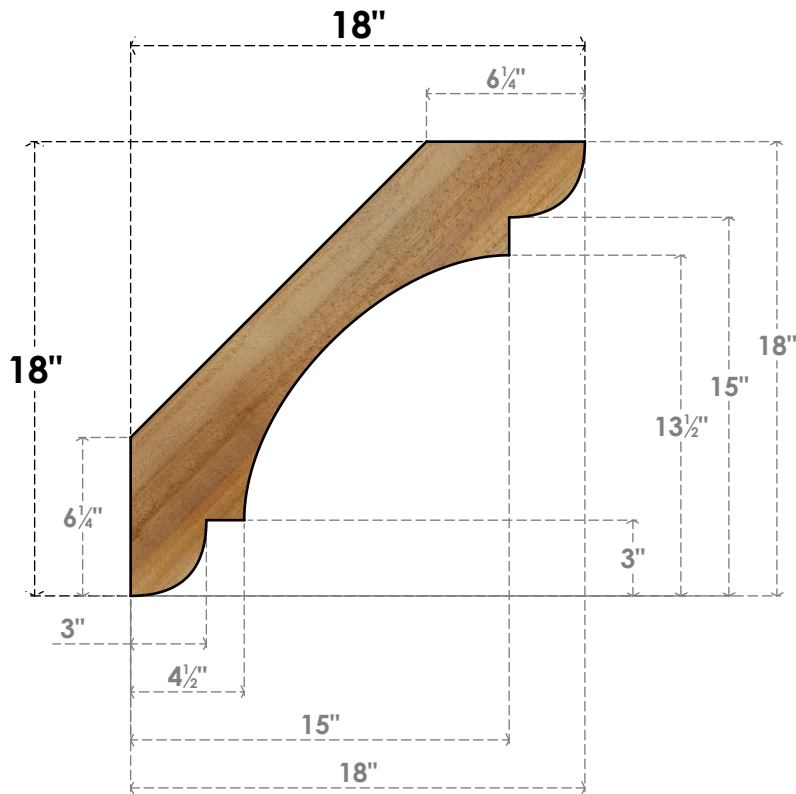

BRC06X18X18OLY00RWR

6"W X 18"D X 18"H OLYMPIC ROUGH SAWN BRACE, WESTERN RED CEDAR

SIDE

FRONT

EKENA MILLWORK
2300 WEST MAIN ST.
CLARKSVILLE, TX 75426
TOLL FREE: 866-607-0453
WWW.EKENAMILLWORK.COM

NOTES

1. INSTALLATION TO BE COMPLETED IN ACCORDANCE WITH MANUFACTURER'S SPECIFICATIONS.
2. DRAWING MAY NOT BE TO SCALE
3. THIS DRAWING IS INTENDED FOR DESIGN AND PLANNING PURPOSES ONLY.
4. ALL INFORMATION CONTAINED HEREIN WAS CURRENT AT THE TIME OF DEVELOPMENT BUT MUST BE REVIEWED AND APPROVED BY THE PRODUCT MANUFACTURER TO BE CONSIDERED ACCURATE.
5. PRODUCTS ARE NOT KILN DRIED. THIS ITEM IS UNIQUE AND WILL CONTAIN THE NATURAL VARIATIONS THAT THE WOOD SPECIES OFFERS. THIS MAY RESULT IN VARIATIONS UP TO 1/4"