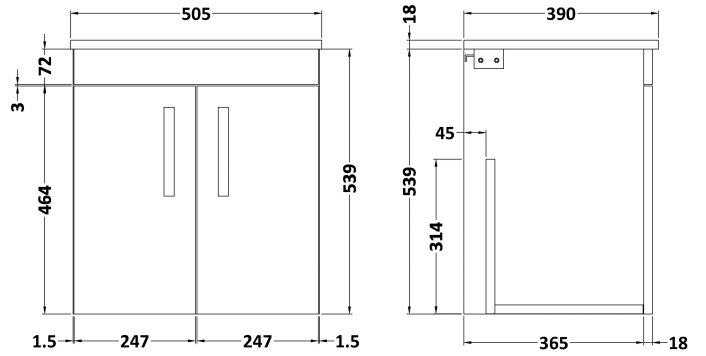

CUSTOMER DATA SHEET

DESCRIPTION:

500 Wall Hung 2-Door & Worktop

CUSTOMER DATA SHEET - FURNITURE

DESCRIPTION: 500 Wall Hung 2-Door Basin Unit

PRODUCT DIMENSIONS

Height (mm)	Width (mm)	Depth (mm)	Nett Wgt Kg
540	500	383	10

PACKAGING DIMENSIONS

Height (mm)	Width (mm)	Depth (mm)	Gross Wgt Kg
405	520	560	10

PACKAGING DATA

Box Colour	Brown Cardboard Box		
Box Qty	1	Label Colour	White Label
Label Size	100 x 50	Label Qty	2

OUTER BOX DIMENSIONS (If Applicable)

CUSTOMER DATA SHEET - FURNITURE

DESCRIPTION: 500 Worktop - 505 X 390mm

PRODUCT DIMENSIONS

Height (mm)	Width (mm)	Depth (mm)	Nett Wgt Kg
18	505	390	1.9

PACKAGING DIMENSIONS

Height (mm)	Width (mm)	Depth (mm)	Gross Wgt Kg
25	525	410	2

PACKAGING DATA

Box Colour	Brown Cardboard Box		
Box Qty	1	Label Colour	White Label
Label Size	50 x 100	Label Qty	1

OUTER BOX DIMENSIONS (If Applicable)

Height (mm)	Width (mm)	Depth (mm)	Gross Wgt Kg

PRODUCT DETAILS