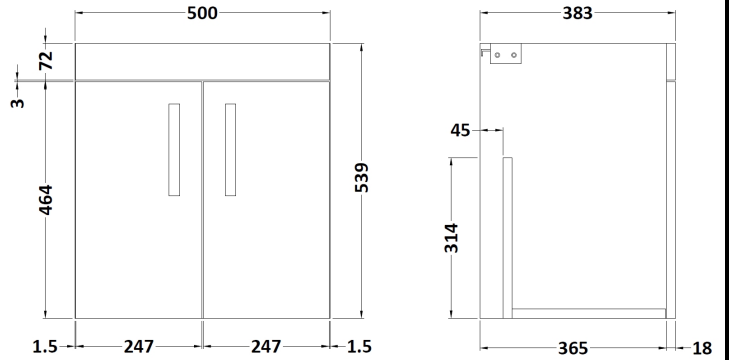

CUSTOMER DATA SHEET

DESCRIPTION:

500 Wall Hung 2-Door & Worktop

CUSTOMER DATA SHEET - FURNITURE

DESCRIPTION: 500 Wall Hung 2-Door Basin Unit

PRODUCT DIMENSIONS

Height (mm)	Width (mm)	Depth (mm)	Nett Wgt Kg
540	500	383	10

PACKAGING DIMENSIONS

Height (mm)	Width (mm)	Depth (mm)	Gross Wgt Kg
405	520	560	10

PACKAGING DATA

Box Colour	Brown Cardboard Box		
Box Qty	1	Label Colour	White Label
Label Size	100 x 50	Label Qty	2

OUTER BOX DIMENSIONS (If Applicable)

CUSTOMER DATA SHEET - FURNITURE

DESCRIPTION: 500 Worktop - 505 X 390mm

PRODUCT DIMENSIONS

Height (mm)	Width (mm)	Depth (mm)	Nett Wgt Kg
18	505	390	1.9

PACKAGING DIMENSIONS

Height (mm)	Width (mm)	Depth (mm)	Gross Wgt Kg
25	525	410	2

PACKAGING DATA

Box Colour	Brown Cardboard Box		
Box Qty	1	Label Colour	White Label
Label Size	50 x 100	Label Qty	1

OUTER BOX DIMENSIONS (If Applicable)

Height (mm)	Width (mm)	Depth (mm)	Gross Wgt Kg

PRODUCT DETAILS