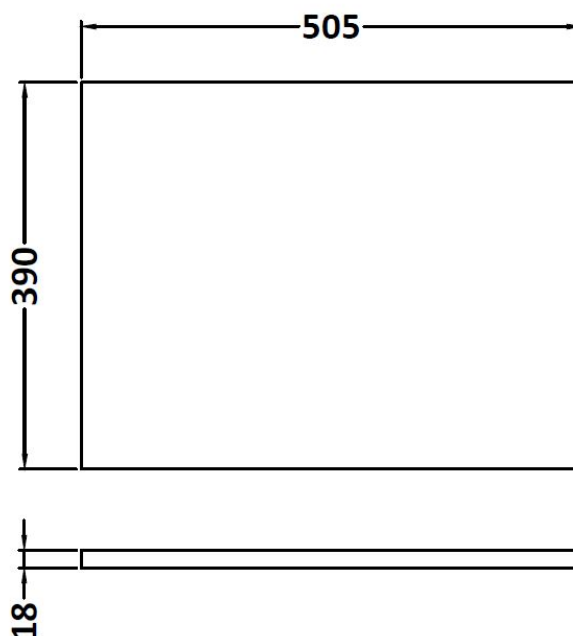

CUSTOMER DATA SHEET

DESCRIPTION:

500 Wall Hung 2-Door & Worktop

CUSTOMER DATA SHEET - FURNITURE

DESCRIPTION: 500 Wall Hung 2-Door Basin Unit

PRODUCT DIMENSIONS

Height (mm)	Width (mm)	Depth (mm)	Nett Wgt Kg
540	500	383	10

PACKAGING DIMENSIONS

Height (mm)	Width (mm)	Depth (mm)	Gross Wgt Kg
405	520	560	10

PACKAGING DATA

Box Colour	Brown Cardboard Box		
Box Qty	1	Label Colour	White Label
Label Size	100 x 50	Label Qty	2

OUTER BOX DIMENSIONS (If Applicable)

CUSTOMER DATA SHEET - FURNITURE

DESCRIPTION: 500 Worktop - 505 X 390mm

PRODUCT DIMENSIONS

Height (mm)	Width (mm)	Depth (mm)	Nett Wgt Kg
18	505	390	1.9

PACKAGING DIMENSIONS

Height (mm)	Width (mm)	Depth (mm)	Gross Wgt Kg
25	525	410	2

PACKAGING DATA

Box Colour	Brown Cardboard Box		
Box Qty	1	Label Colour	White Label
Label Size	50 x 100	Label Qty	1

OUTER BOX DIMENSIONS (If Applicable)

Height (mm)	Width (mm)	Depth (mm)	Gross Wgt Kg

PRODUCT DETAILS