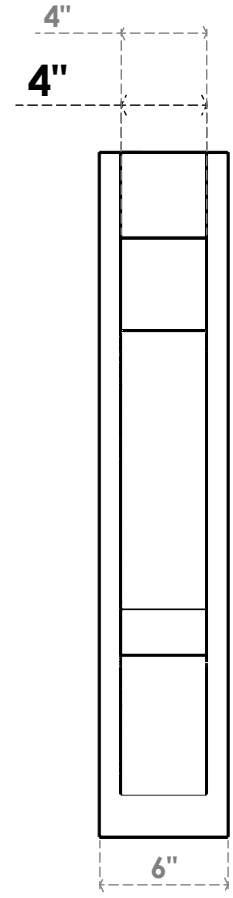

ITEM NUMBER: OUTUROC040X060X20000X32000X040X020X040BOA44RCPR

4"W TOP X 6"W BACK X 20"D X 32"H X 4"T TOP X 2"T BACK TIMBERTHANE ROUGH CEDAR BALBOA FAUX WOOD OPEN OUTLOOKER, BLOCK TOP AND BACK, 4"W CLOSED BRACE, PRIMED TAN

EKENA MILLWORK
2300 WEST MAIN ST.
CLARKSVILLE, TX 75426
TOLL FREE: 866-607-0453
WWW.EKENAMILLWORK.COM

NOTES

1. INSTALLATION TO BE COMPLETED IN ACCORDANCE WITH MANUFACTURER'S SPECIFICATIONS.
2. DRAWING MAY NOT BE TO SCALE
3. THIS DRAWING IS INTENDED FOR DESIGN AND PLANNING PURPOSES ONLY.
4. ALL INFORMATION CONTAINED HEREIN WAS CURRENT AT THE TIME OF DEVELOPMENT BUT MUST BE REVIEWED AND APPROVED BY THE PRODUCT MANUFACTURER TO BE CONSIDERED ACCURATE.
5. TIMBERTHANE ARCHITECTURAL PRODUCTS ARE MADE FROM HIGH DENSITY URETHANE AND COME FACTORY PRIMED