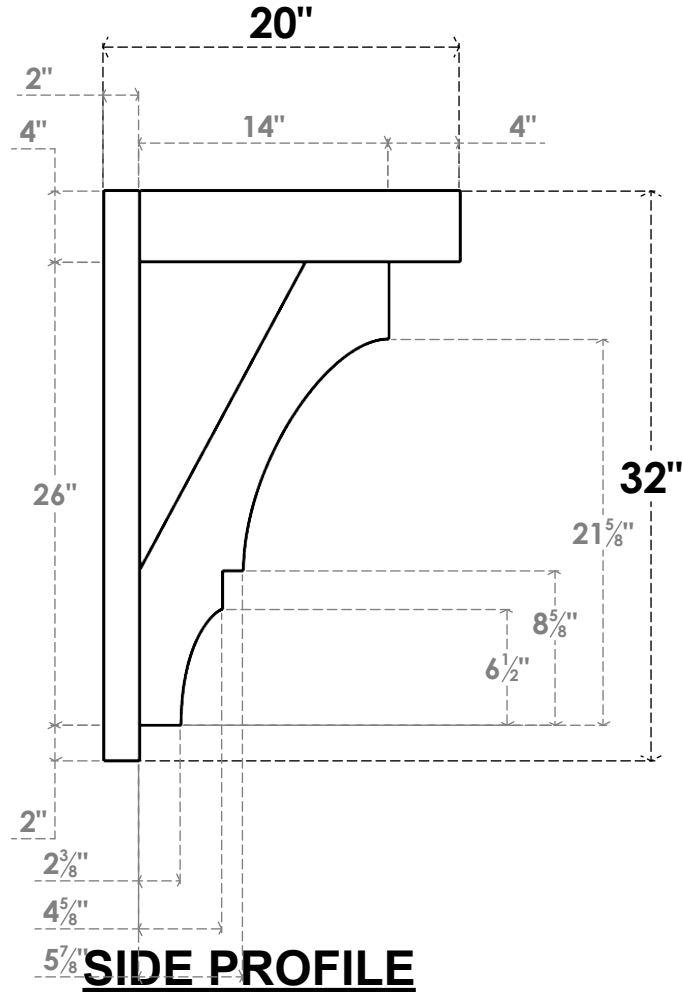

ITEM NUMBER: OUTUROC040X060X20000X32000X040X020X040BOA44RCPR

4"W TOP X 6"W BACK X 20"D X 32"H X 4"T TOP X 2"T BACK TIMBERTHANE ROUGH CEDAR BALBOA FAUX WOOD OPEN OUTLOOKER, BLOCK TOP AND BACK, 4"W CLOSED BRACE, PRIMED TAN

EKENA MILLWORK
2300 WEST MAIN ST.
CLARKSVILLE, TX 75426
TOLL FREE: 866-607-0453
WWW.EKENAMILLWORK.COM

NOTES

1. INSTALLATION TO BE COMPLETED IN ACCORDANCE WITH MANUFACTURER'S SPECIFICATIONS.
2. DRAWING MAY NOT BE TO SCALE
3. THIS DRAWING IS INTENDED FOR DESIGN AND PLANNING PURPOSES ONLY.
4. ALL INFORMATION CONTAINED HEREIN WAS CURRENT AT THE TIME OF DEVELOPMENT BUT MUST BE REVIEWED AND APPROVED BY THE PRODUCT MANUFACTURER TO BE CONSIDERED ACCURATE.
5. TIMBERTHANE ARCHITECTURAL PRODUCTS ARE MADE FROM HIGH DENSITY URETHANE AND COME FACTORY PRIMED