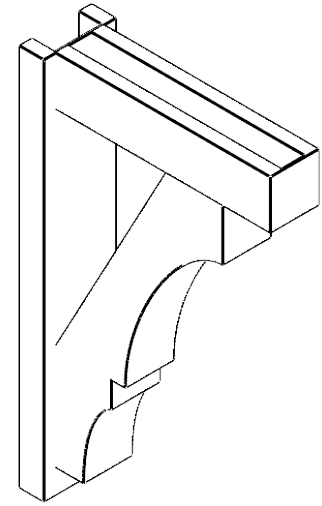

ITEM NUMBER: OUTUROC040X060X20000X32000X040X020X040BOA44RCPR

4"W TOP X 6"W BACK X 20"D X 32"H X 4"T TOP X 2"T BACK TIMBERTHANE ROUGH CEDAR BALBOA FAUX WOOD OPEN OUTLOOKER, BLOCK TOP AND BACK, 4"W CLOSED BRACE, PRIMED TAN

EKENA MILLWORK
2300 WEST MAIN ST.
CLARKSVILLE, TX 75426
TOLL FREE: 866-607-0453
WWW.EKENAMILLWORK.COM

NOTES

1. INSTALLATION TO BE COMPLETED IN ACCORDANCE WITH MANUFACTURER'S SPECIFICATIONS.
2. DRAWING MAY NOT BE TO SCALE
3. THIS DRAWING IS INTENDED FOR DESIGN AND PLANNING PURPOSES ONLY.
4. ALL INFORMATION CONTAINED HEREIN WAS CURRENT AT THE TIME OF DEVELOPMENT BUT MUST BE REVIEWED AND APPROVED BY THE PRODUCT MANUFACTURER TO BE CONSIDERED ACCURATE.
5. TIMBERTHANE ARCHITECTURAL PRODUCTS ARE MADE FROM HIGH DENSITY URETHANE AND COME FACTORY PRIMED