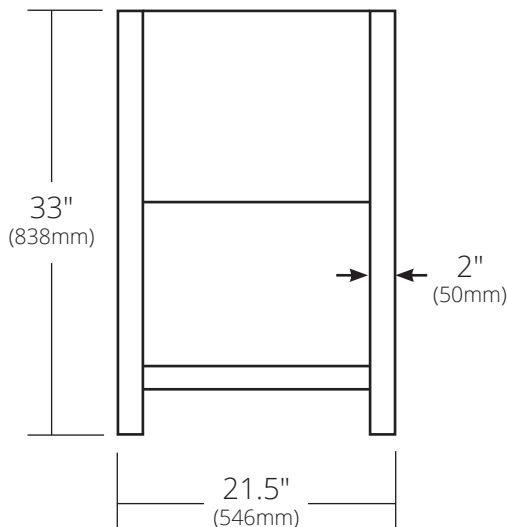

SPECIFICATIONS

SOLACE 30" VANITY

Solace Collection

Shown in Midnight Oak with Ash shelf

FRONT VIEW

SIDE VIEW

- VNO301-A Sunrise Oak with Ash shelf
- VNO308-A Midnight Oak with Ash shelf
- VNO301-P Sunrise Oak with Pearl shelf
- VNO308-P Midnight Oak with Pearl shelf

PRODUCT DETAILS

- 30"w x 21.5"d x 33"h (763mm x 546mm x 838mm)
- FSC certified solid oak
- Low-VOC water-resistant finish
- Integrated NativeStone® shelf
- Vanity Top sold separately
- Full-extension drawer with soft close slides and U-channel for P-Trap

INSTALLATION

- Freestanding vanity base

COORDINATING PRODUCTS

- Solace Mirror
- Any 30" Native Trails vanity top or 30" Palomar Vanity Top with Integral Sink

IMPORTANT

Do NOT use tape or other adhesives on NativeStone® as it may remove the sealer.

Due to the handcrafted nature of this product, it will vary in finish, texture, and other details. Dimensions may vary up to 1/2" (13mm).