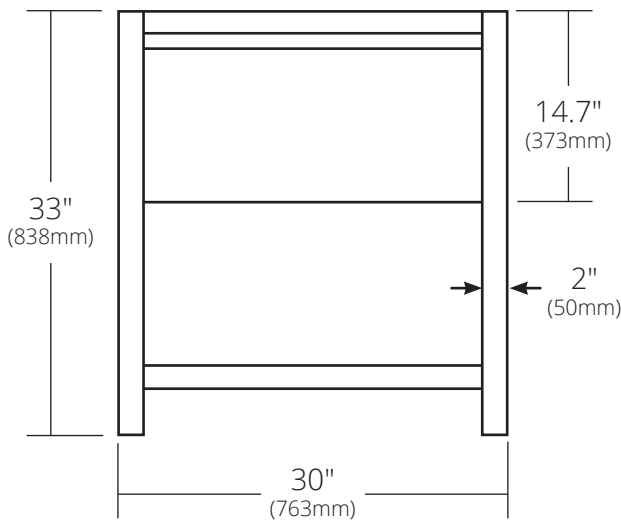

SPECIFICATIONS

SOLACE 30" VANITY

Solace Collection

Shown in Midnight Oak with Ash shelf

FRONT VIEW

SIDE VIEW

- VNO301-A Sunrise Oak with Ash shelf
- VNO308-A Midnight Oak with Ash shelf
- VNO301-P Sunrise Oak with Pearl shelf
- VNO308-P Midnight Oak with Pearl shelf

PRODUCT DETAILS

- 30"w x 21.5"d x 33"h (763mm x 546mm x 838mm)
- FSC certified solid oak
- Low-VOC water-resistant finish
- Integrated NativeStone® shelf
- Vanity Top sold separately
- Full-extension drawer with soft close slides and U-channel for P-Trap

INSTALLATION

- Freestanding vanity base

COORDINATING PRODUCTS

- Solace Mirror
- Any 30" Native Trails vanity top or 30" Palomar Vanity Top with Integral Sink

IMPORTANT

Do NOT use tape or other adhesives on NativeStone® as it may remove the sealer.

Due to the handcrafted nature of this product, it will vary in finish, texture, and other details. Dimensions may vary up to 1/2" (13mm).