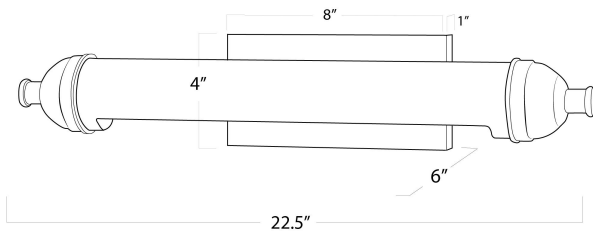

## SPECIFICATION SHEET

Devon Picture Light Large  
15-1175PN

<b>HEIGHT</b>	4
<b>WIDTH</b>	22.5
<b>DEPTH</b>	6
<b>SHADE DIMS</b>	N/A
<b>SHADE COLOR</b>	N/A
<b>BULB QTY</b>	2
<b>BULB TYPE</b>	T Type Medium Base (E26)
<b>SOCKET</b>	E26 Keyless. Switch on Cord
<b>WATTAGE</b>	25 Watt Max
<b>WIRING TYPE</b>	Hard Wire or Pinup
<b>BACKPLATE</b>	8 x 4 x 1
<b>JUNCTION BOX</b>	2 in from top, 2 in from bottom, 11.25 in from side
<b>MATERIAL</b>	Steel
<b>FINISH</b>	Polished Nickel
<b>NOTES</b>	N/A
<b>FREIGHT ONLY</b>	No