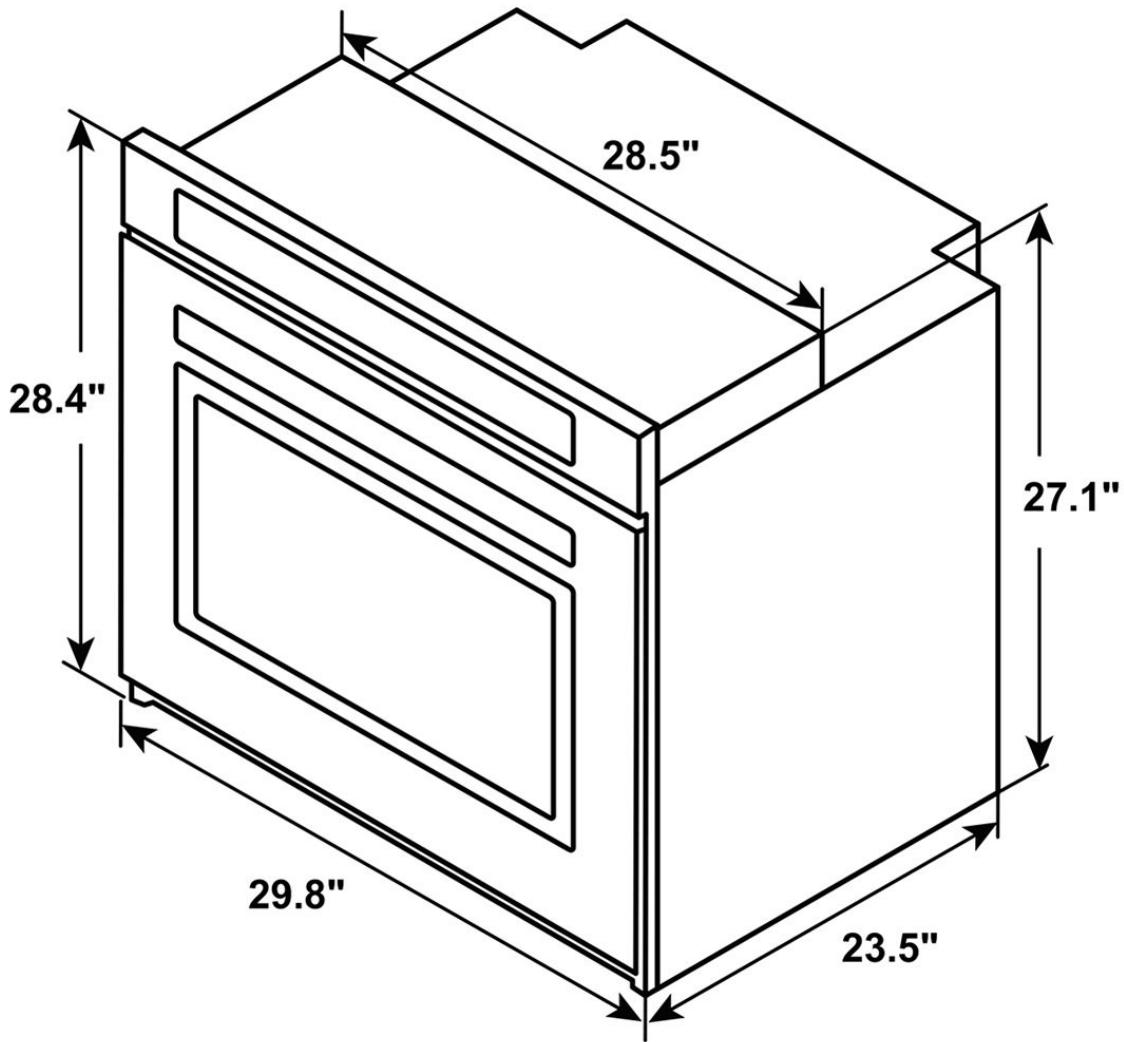

**COS-30ESWC**

**30 IN. SINGLE ELECTRIC  
WALL OVEN**

Dimensions (WxDxH): 29.8" x 23.5" x 28.4"