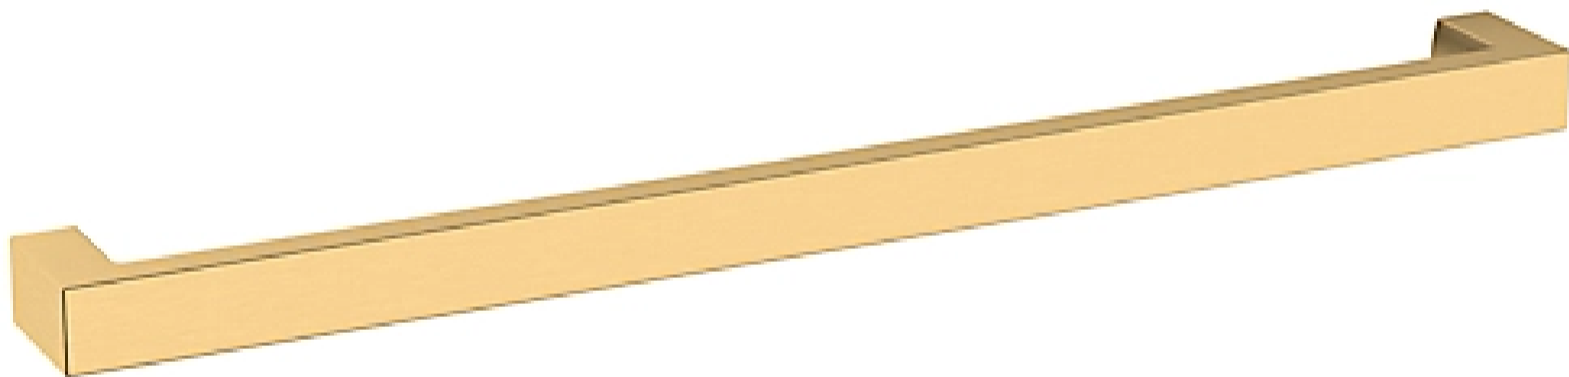

4409 CONTEMPORARY APPLIANCE PULL 18" CTC

SPECIFICATIONS

STYLE

Contemporary

4409 CONTEMPORARY APPLIANCE PULL

18" CTC

ESTATE PORTFOLIO

Model Number:
4409.044

Key Features

- ✓ This family is available in a knob, and 4", 6", 12", and 18" Pull
- ✓ Solid brass construction, feeling the difference in quality in every piece of cabinet hardware.
- ✓ Baldwin's Satin Brass finish is warm, smooth, and is covered with a Limited Lifetime Finish™ Warranty for enduring elegance, no matter the climate.
- ✓ Mounting Hardware included

FINISHES OPTIONS

Satin Nickel - 150, US15

Lifetime (PVD) Polished Nickel - 055

Polished Chrome - 260

Lifetime (PVD) Satin Brass - 044

Satin Black - 190

Venetian Bronze - 112, 11P

Non-lacquered Brass - 031

all measurements in inches

SPECIFICATIONS

STYLE

Contemporary