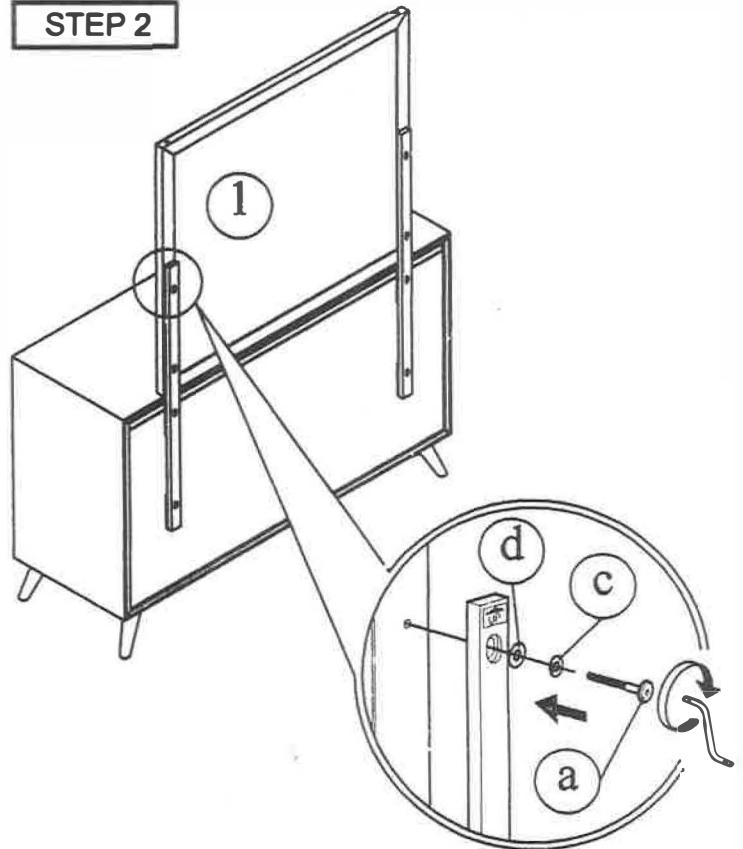

DRESSER / WHITE DRESSER

MIRROR / WHITE MIRROR

Assembly Instruction

A . Components :

- 1. Mirror 1 x
- 2. Dresser 1 x
- 3. Frame Support 2 x

a

c

e

b

d

B . Hardware :

- a. Allen Bolt Short 4 x
- b. Allen Bolt Long 4 x
- c. Lock Washer 8 x
- d. Flat Washer 8 x
- e. Allen Key 1 x

STEP 1

STEP 2

STEP 3