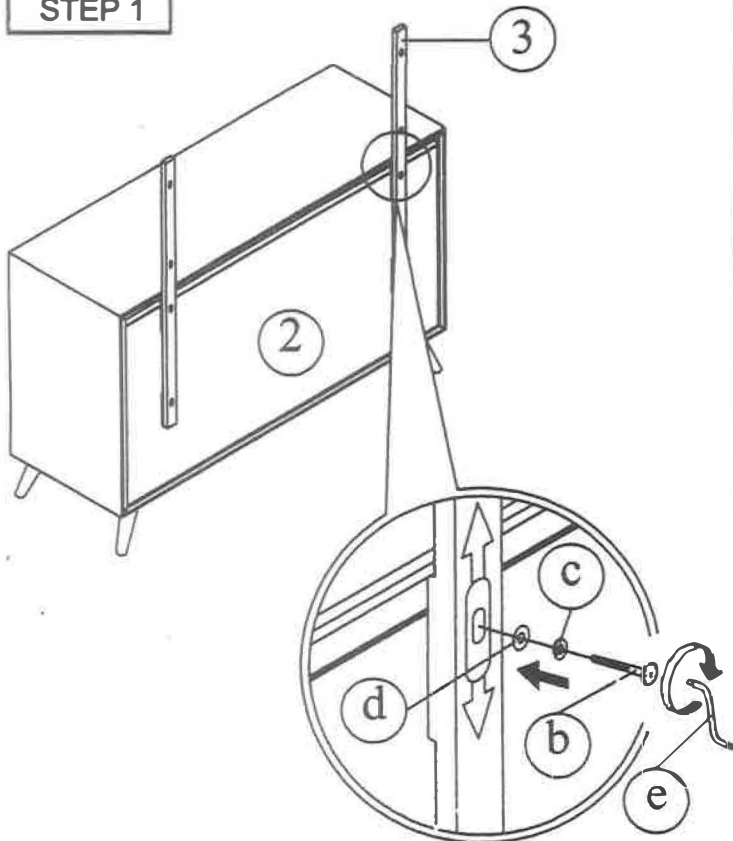

DRESSER / WHITE DRESSER

MIRROR / WHITE MIRROR

Assembly Instruction

A . Components :

- 1. Mirror 1 x
- 2. Dresser 1 x
- 3. Frame Support 2 x

a

c

e

b

d

B . Hardware :

- a. Allen Bolt Short 4 x
- b. Allen Bolt Long 4 x
- c. Lock Washer 8 x
- d. Flat Washer 8 x
- e. Allen Key 1 x

STEP 1

STEP 2

STEP 3