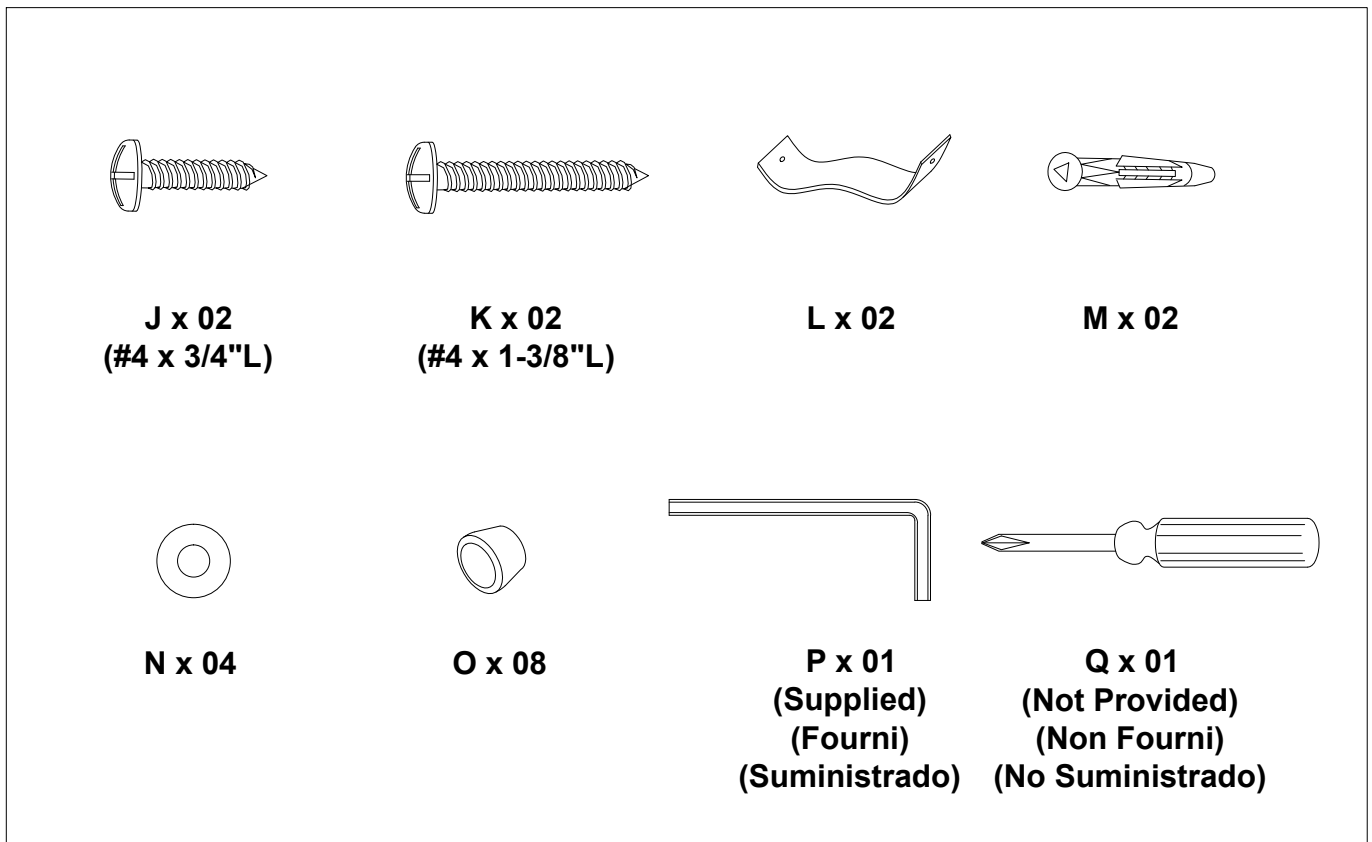

ASSEMBLY INSTRUCTIONS
HALL TREE WITH STORAGE BENCH
PATÈRE AVEC BANC COFFRE
PERCHERO CON BANCO BAÚL

We are here to help !

HARDWARE IDENTIFICATION:

A x 08
(Ø1/4" x 2-1/2"L)

B x 08
(Ø1/4" x 1/2"L)

C x 18
(Ø1/4" x 1-1/2"L)

D x 03
(Ø1/4" x 2"L)

E x 01

F x 01

G x 29
(Ø5/16" x 1-3/16"L)

H x 04

I x 16
(#3.5 x 5/8"L)

HARDWARE IDENTIFICATION:

PART IDENTIFICATION:

PARTS	DESCRIPTION	QTY
#1	SEAT	01
#2	LEFT SIDE FRAME	01
#3	RIGHT SIDE FRAME	01
#4	BACK FRAME	01
#5	FRONT FRAME	01
#6	BOTTOM PANEL	01
#7	LEFT SIDE RAIL	01
#8	RIGHT SIDE RAIL	01
#9	TOP PANEL	01
#10	UPPER BACK FRAME	01
#11	LOWER BACK FRAME	01

PART IDENTIFICATION:

IMPORTANT: - Do not tighten bolts completely until all bolts are completely lined up and inserted into holes/nuts.

- Do not over tighten bolts to avoid stripping.

IMPORTANT: - Ne serrez pas complètement les boulons jusqu'à ce qu'ils soient bien alignés et insérés dans les trous et les écrous.