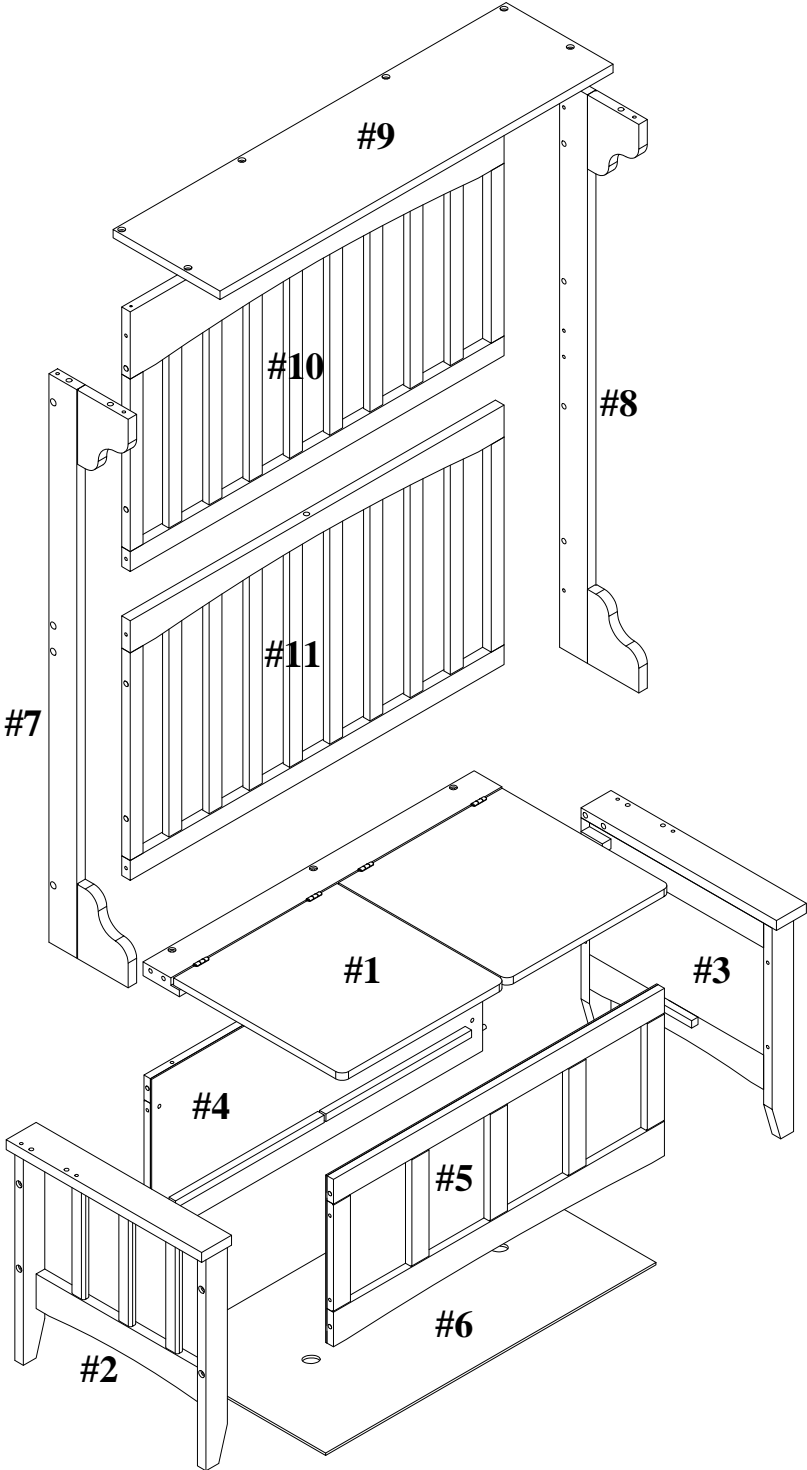

PART IDENTIFICATION: