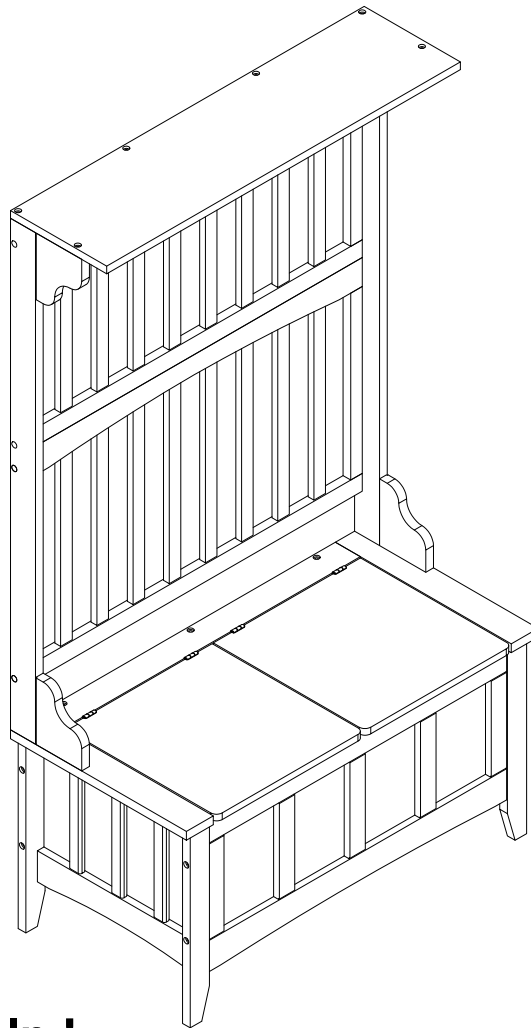

ASSEMBLY INSTRUCTIONS
HALL TREE WITH STORAGE BENCH
PATÈRE AVEC BANC COFFRE
PERCHERO CON BANCO BAÚL

We are here to help !

HARDWARE IDENTIFICATION:

A x 08
(Ø1/4" x 2-1/2"L)

B x 08
(Ø1/4" x 1/2"L)

C x 18
(Ø1/4" x 1-1/2"L)

D x 03
(Ø1/4" x 2"L)

E x 01

F x 01

G x 29
(Ø5/16" x 1-3/16"L)

H x 04

I x 16
(#3.5 x 5/8"L)

HARDWARE IDENTIFICATION:

PART IDENTIFICATION:

PARTS	DESCRIPTION	QTY
#1	SEAT	01
#2	LEFT SIDE FRAME	01
#3	RIGHT SIDE FRAME	01
#4	BACK FRAME	01
#5	FRONT FRAME	01
#6	BOTTOM PANEL	01
#7	LEFT SIDE RAIL	01
#8	RIGHT SIDE RAIL	01
#9	TOP PANEL	01
#10	UPPER BACK FRAME	01
#11	LOWER BACK FRAME	01