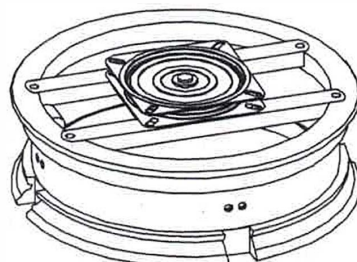

MAGELLAN SWIVEL STOOL
ASSEMBLY INSTRUCTIONS

16 PCS

20 PCS

4 PCS

16 PCS

1 PC

2

3

4

01

DO NOT TIGHTEN BOLT COMPLETELY.

02

TIGHTEN BOLT COMPLETELY.

03

TIGHTEN BOLT COMPLETELY.

BE SURE TO CHECK ALL BOLTS ARE SECURELY TIGHTENED PRIOR USING THIS STOOL.