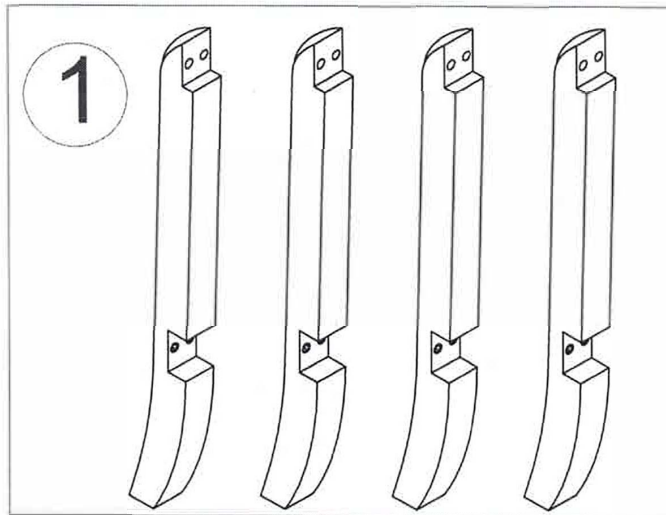

MAGELLAN SWIVEL STOOL
ASSEMBLY INSTRUCTIONS

16 PCS

20 PCS

4 PCS

16 PCS

1 PC

2

3

4

01

DO NOT TIGHTEN BOLT COMPLETELY.

02

TIGHTEN BOLT COMPLETELY.

03

TIGHTEN BOLT COMPLETELY.

BE SURE TO CHECK ALL BOLTS ARE SECURELY TIGHTENED PRIOR USING THIS STOOL.