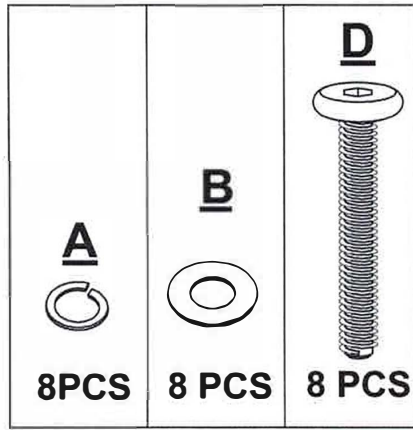

MAGELLAN SWIVEL STOOL
ASSEMBLY INSTRUCTIONS

16 PCS

20 PCS

4 PCS

16 PCS

1 PC

2

3

4

01

DO NOT TIGHTEN BOLT COMPLETELY.

02

TIGHTEN BOLT COMPLETELY.

03

TIGHTEN BOLT COMPLETELY.

BE SURE TO CHECK ALL BOLTS ARE SECURELY TIGHTENED PRIOR USING THIS STOOL.