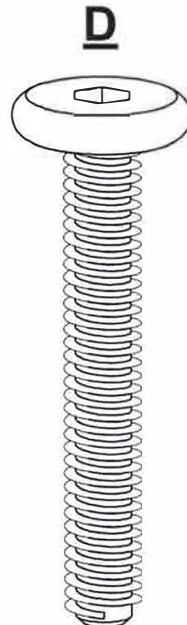

MAGELLAN SWIVEL STOOL
ASSEMBLY INSTRUCTIONS

16 PCS

20 PCS

4 PCS

16 PCS

1 PC

2

3

4

01

DO NOT TIGHTEN BOLT COMPLETELY.

02

TIGHTEN BOLT COMPLETELY.

03

TIGHTEN BOLT COMPLETELY.

BE SURE TO CHECK ALL BOLTS ARE SECURELY TIGHTENED PRIOR USING THIS STOOL.