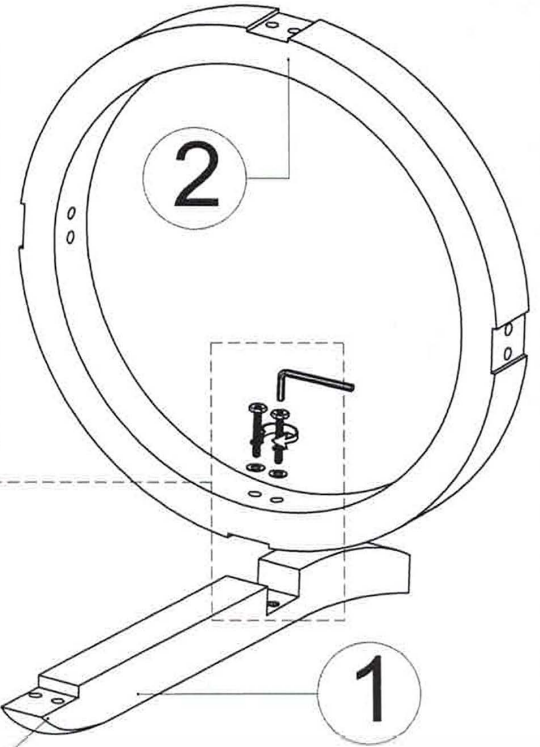

MAGELLAN SWIVEL STOOL
ASSEMBLY INSTRUCTIONS

16 PCS

20 PCS

4 PCS

16 PCS

1 PC

2

3

4

01

DO NOT TIGHTEN BOLT COMPLETELY.

02

TIGHTEN BOLT COMPLETELY.

03

TIGHTEN BOLT COMPLETELY.

BE SURE TO CHECK ALL BOLTS ARE SECURELY TIGHTENED PRIOR USING THIS STOOL.