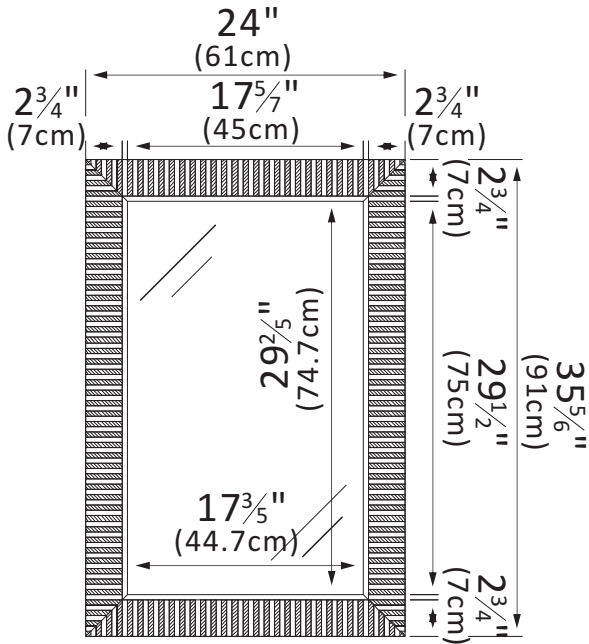

INSTALLATION SPECIFICATION

Model No.:	804724-MIR-WA
Finish:	Washed Ash Grey
Mount type:	Wall-mounted
Orientation:	Vertical
Material:	Solid wood
Storage included:	No
Overall size:	24.0"W x 1.5"D x 35.8"H
Net weight:	25.1 lbs
Lens Thickness:	5mm

Osaka 24"

Bathroom Mirror

All measurements are approximate. Measurements may vary +/- 1/2

Line section diagram