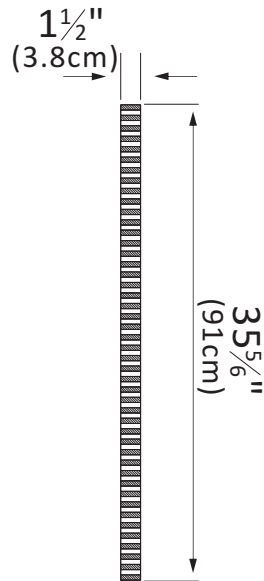

INSTALLATION SPECIFICATION

Model No.:	804724-MIR-WA
Finish:	Washed Ash Grey
Mount type:	Wall-mounted
Orientation:	Vertical
Material:	Solid wood
Storage included:	No
Overall size:	24.0"W x 1.5"D x 35.8"H
Net weight:	25.1 lbs
Lens Thickness:	5mm

Osaka 24"

Bathroom Mirror

All measurements are approximate. Measurements may vary +/- 1/2

Line section diagram