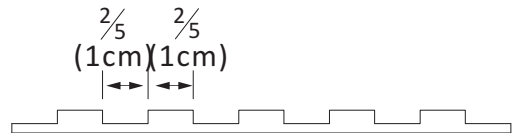

INSTALLATION SPECIFICATION

Model No.:	804724-MIR-WA
Finish:	Washed Ash Grey
Mount type:	Wall-mounted
Orientation:	Vertical
Material:	Solid wood
Storage included:	No
Overall size:	24.0"W x 1.5"D x 35.8"H
Net weight:	25.1 lbs
Lens Thickness:	5mm

Osaka 24"

Bathroom Mirror

All measurements are approximate. Measurements may vary +/- 1/2

Line section diagram