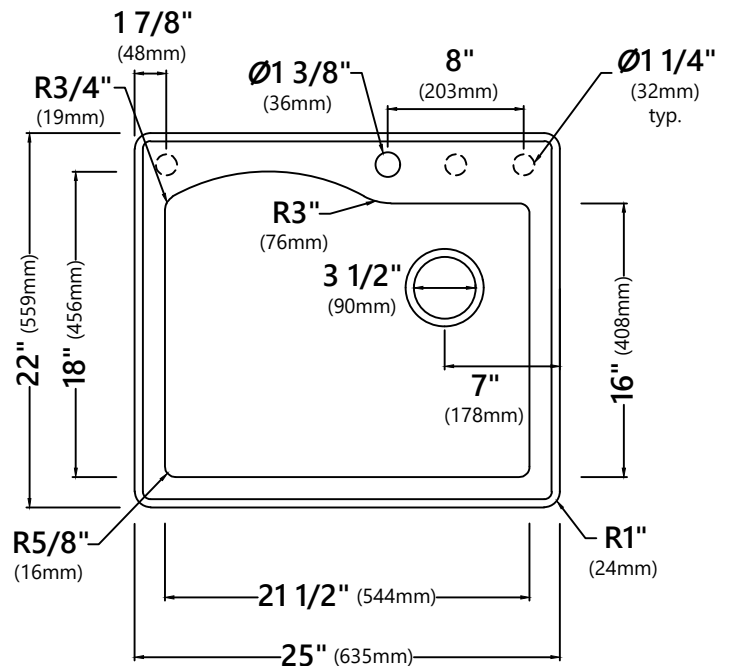

KGD-441

25 Inch Dual Mount Single Bowl Granite Kitchen Sink

Kräus[®]

SPECIFICATION SHEET

Sink Dimensions

Overall Dimensions: 25" x 22"

Bowl Dimensions: 21 1/2" x 18"

Bowl Depth: 9 1/8"

Features

- Granite Composite Construction
- Dual Mount Single Bowl Sink
- Required Minimum Cabinet Size: 27" Left to Right, 24" Front to Back
- Rear Off-Set Drain
- 3 1/2" Drain Opening

Accessories Included

Warranty

Kraus Limited Lifetime Warranty

see website for details www.kraususa.com

PST1

Kitchen Sink Strainer

Strainer Dimensions

Overall Dimensions: 4 1/2" x 2 3/4"

Features