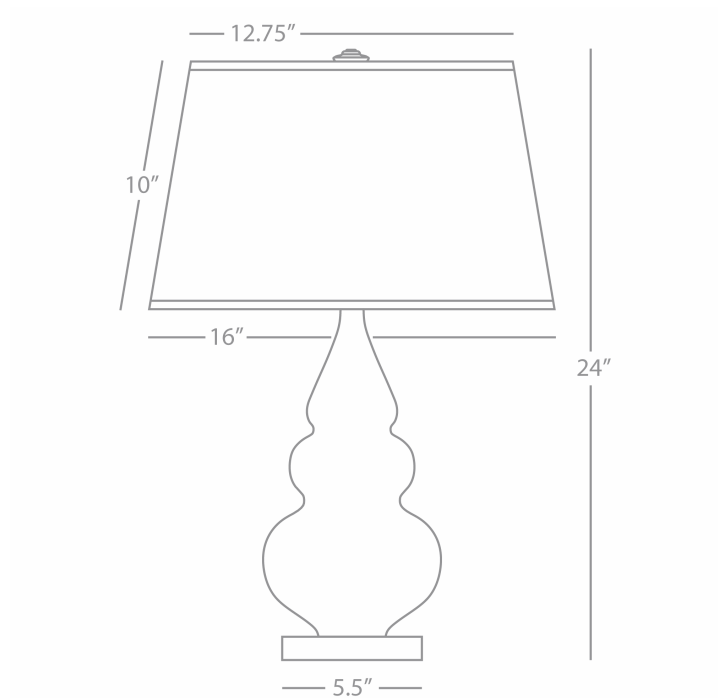

TRIPLE GOURD

MST33

Accent Table Lamp

1 - 150W Max.

Bulb Type: A

Switch: 3-way

Matte Smoky Taupe Glazed Ceramic

Lucite Base

Pearl Dupioni Fabric Shade

**See Triple Gourd Table for Color / Base / Shade
Options**

* Made In The USA