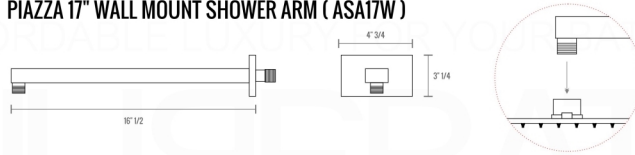

KUBEBATH
AFFORDABLE LUXURY FOR YOUR BATHROOM

PIAZZA 17" WALL MOUNT SHOWER ARM (ASA17W)