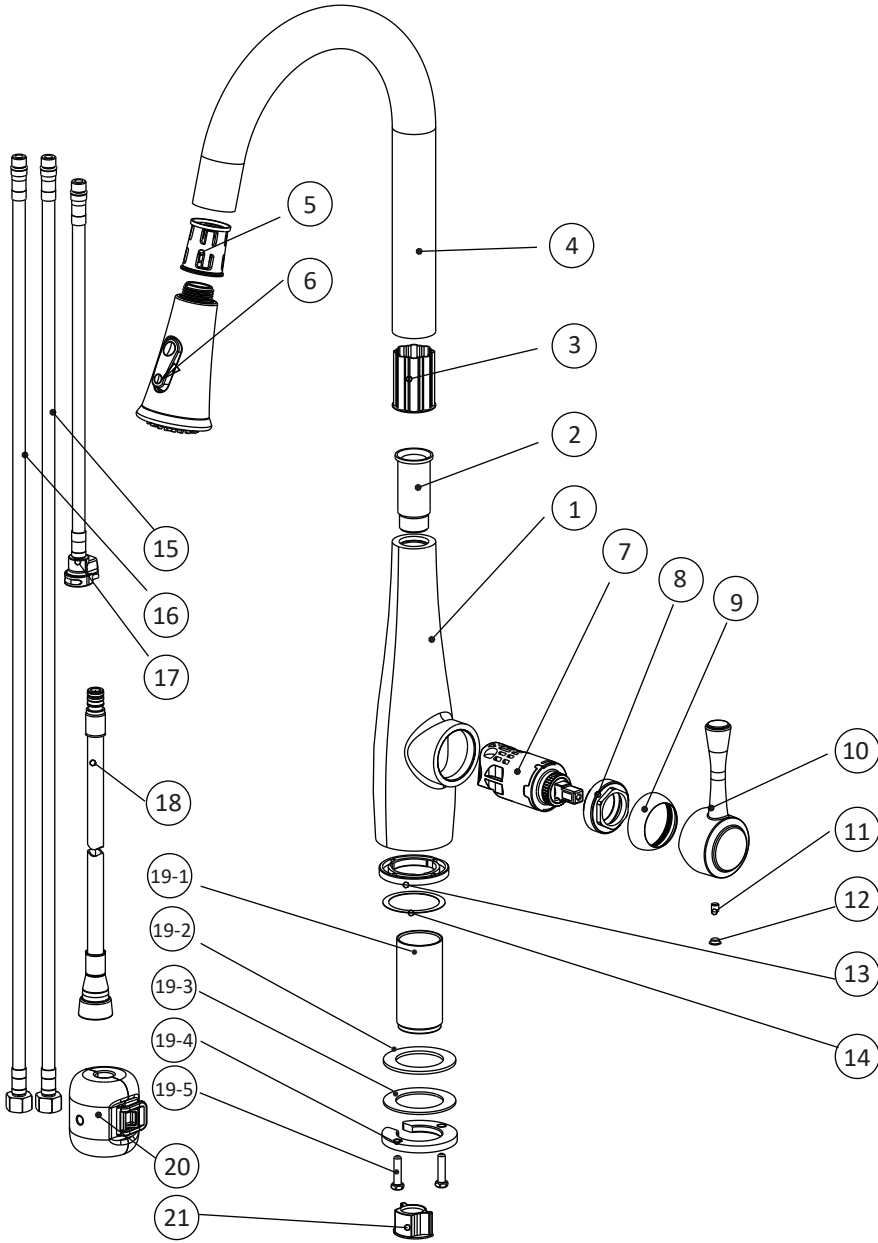

Replacement Part List

1	Shell Body
2、3、4、5	Spout Kit
6	Spray Head
7、8、9	Cartridge Kit
10、11、12	Handle Kit
13、14	Lock Kit
15、16	Hot&Cold Waterlines
17	Outlet Waterlines
18	Spray Hose
19-1	Shank
19-2	Rubber Washer
19-3	Metal Washer
19-4	Mounting Nut
19-5	Mounting Screw
20	Weight Kit
21	Collar