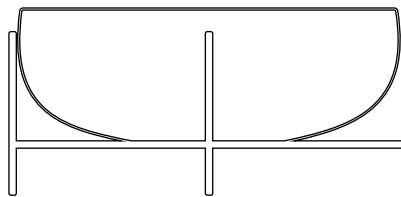

Echassé Bowl

Bowl

Accessories—Product Sheet
menu.us

by Theresa Arns

Echassé Bowl

H: 14 cm / 5,5"

Ø: 29,5 cm / 11,6"

Product Type

Vase

Production Process

The bowl are made from colored mouth-blown glass. The base is made by Silver welded brass rods.

Dimensions (cm / in)

H: 14 cm / 5,5"

Ø: 29,5 cm / 11,6"

Materials

Solid Brass, Glass