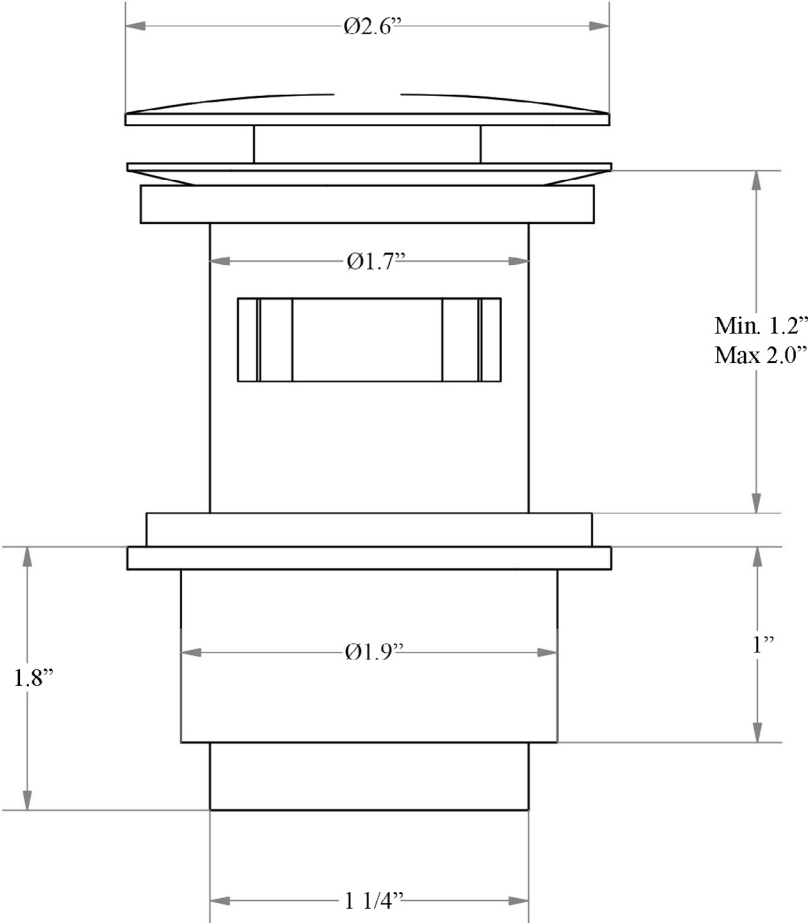

WSBC 53991

Features

- Push Waste Drain (Click Clack)
- Click Clack: It Opens And Closes With The Click Of A Finger
- With Overflow
- Works With Sinks That Have Overflow
- Adaptable Height: 1.2" min - 2.0" max H
- Available in 5 Finishes
- Solid Brass Base
- Made in Italy

Related Items:

- WSBC 53922 | Decorative Trap

* WS Bath Collections reserves the right to revise dimensions or information on this sheet without notice

Collection WSBC Fittings	Model WSBC 53991	Dimensions Metric <i>1 inch = 2.54 cm</i> <i>1 inch = 25.4 mm</i>	 1051 Lea Drive - Collegeville, PA 19426 Tel. 215 513 9400 - Fax 610 831 0215 www.ws bathcollections.com - info@ws bathcollectins.com
------------------------------------	------------------------------	--	---

Push Waste Drain (Click Clack) with Overflow

WSBC 53991

Collection |
WSBC Fittings

Model |
WSBC 53991

Dimensions Metric
1 inch = 2.54 cm
1 inch = 25.4 mm

1051 Lea Drive - Collegeville, PA 19426
Tel. 215 513 9400 - Fax 610 831 0215
www.ws bathcollections.com - info@ws bathcollectins.com