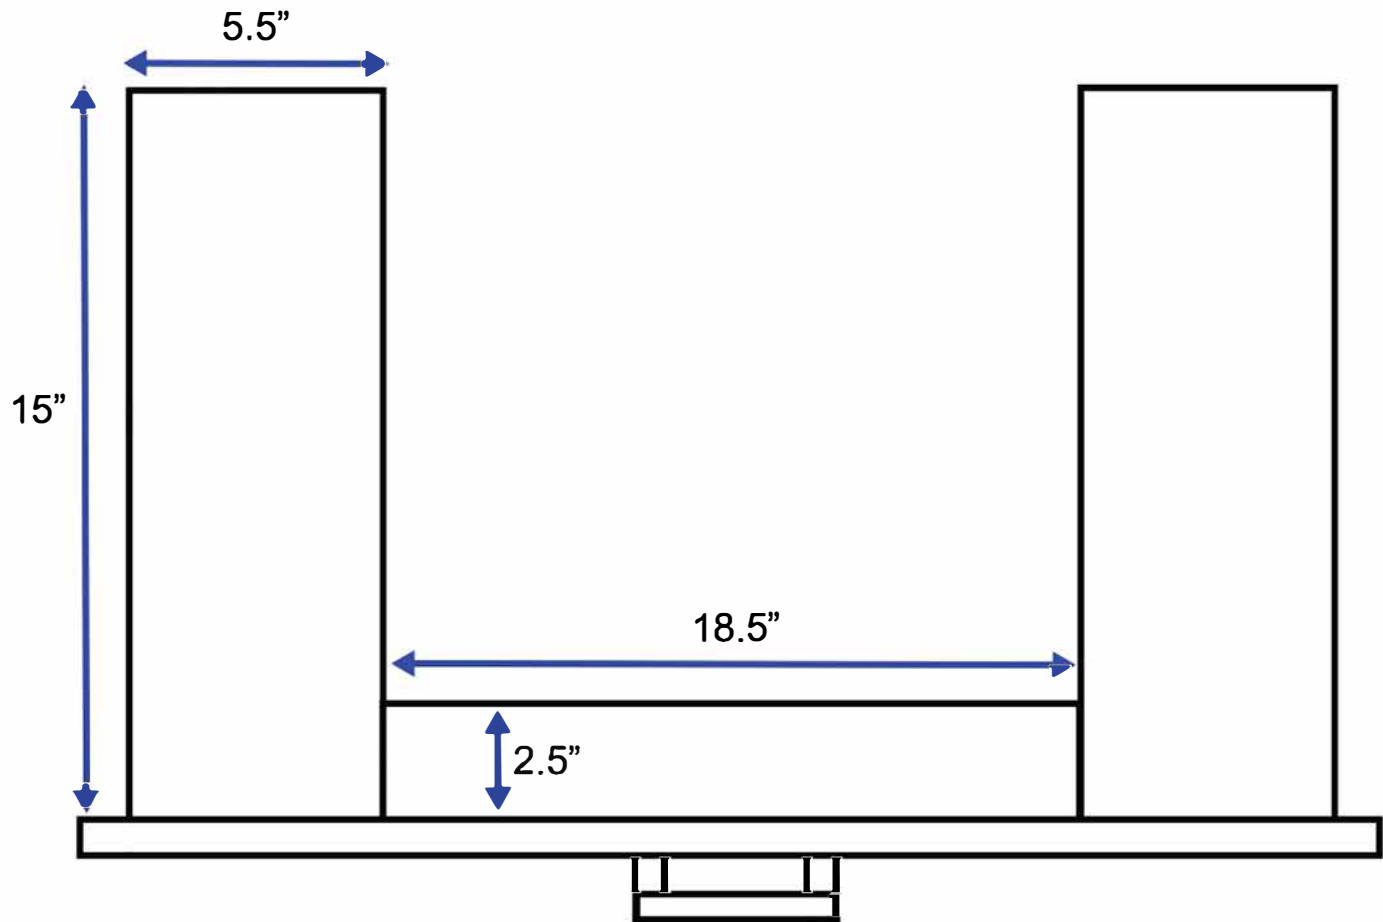

# 72-inch Double Vanity Top Drawer - Bird's Eye View

All measurements are approximate and rounded to the nearest quarter inch.  
Please allow for a slight margin of error.