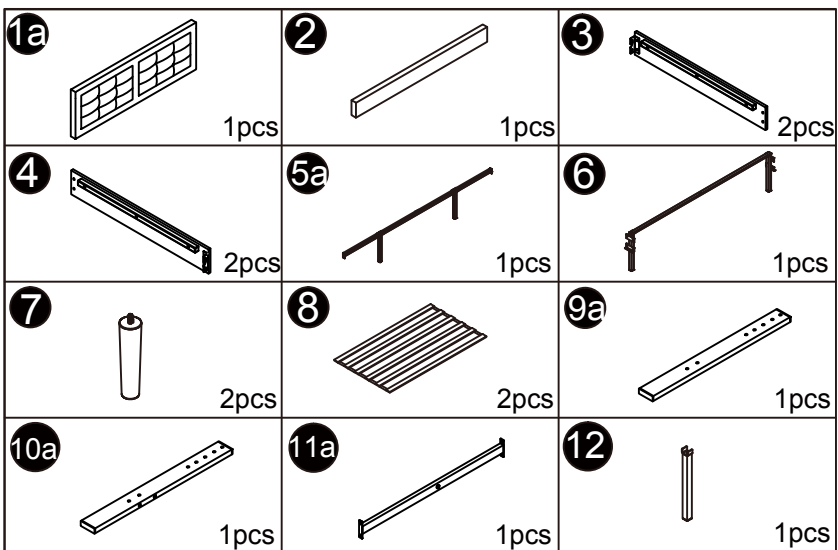

Bed Frame Installation Manual

Components

Screws & Tools

Check all the components & screws before assembly. Do not install in case part is missing, contact us to get. Send email with your question to us. We will resend within 24 hours.