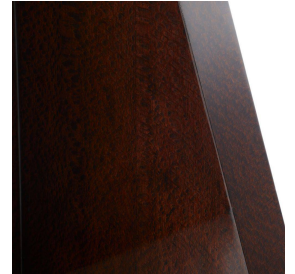

ARTERIOS

HOGARTH DINING TABLE

FDS17

H: 30 IN, W: 52 IN, D: 52 IN,
Dark Sienna

A new shape for a classic essential, this Art Deco-influenced design juxtaposes traditional materials with a contemporary form. Dark sienna lacewood veneer is finished with a high-gloss lacquer on the diamond-patterned top and the X-shaped base. Overscaled in size, it is a grounding accent piece for an entryway or dining room. Finish will vary.

APPEARANCE

Material	Lacewood Veneer
Finish	Dark Sienna
Finish Will Vary	Yes
Top Coat/Sealant	Yes

DIMENSIONS

Foot Print	W: 28 IN, D: 28 IN
Seat Clearance	H: 27 IN, W: 52 IN, D: 12.5 IN
Diagonal Dimension	60.5 IN
Clearance	27 IN