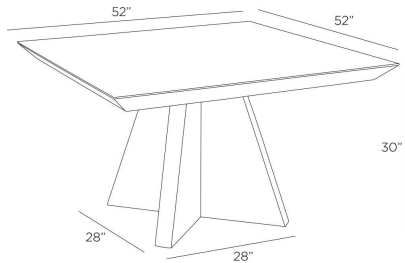

ARTERIOS

HOGARTH DINING TABLE

FDS17

H: 30 IN, W: 52 IN, D: 52 IN,
Dark Sienna

A new shape for a classic essential, this Art Deco-influenced design juxtaposes traditional materials with a contemporary form. Dark sienna lacewood veneer is finished with a high-gloss lacquer on the diamond-patterned top and the X-shaped base. Overscaled in size, it is a grounding accent piece for an entryway or dining room. Finish will vary.

APPEARANCE

Material	Lacewood Veneer
Finish	Dark Sienna
Finish Will Vary	Yes
Top Coat/Sealant	Yes

DIMENSIONS

Foot Print	W: 28 IN, D: 28 IN
Seat Clearance	H: 27 IN, W: 52 IN, D: 12.5 IN
Diagonal Dimension	60.5 IN
Clearance	27 IN