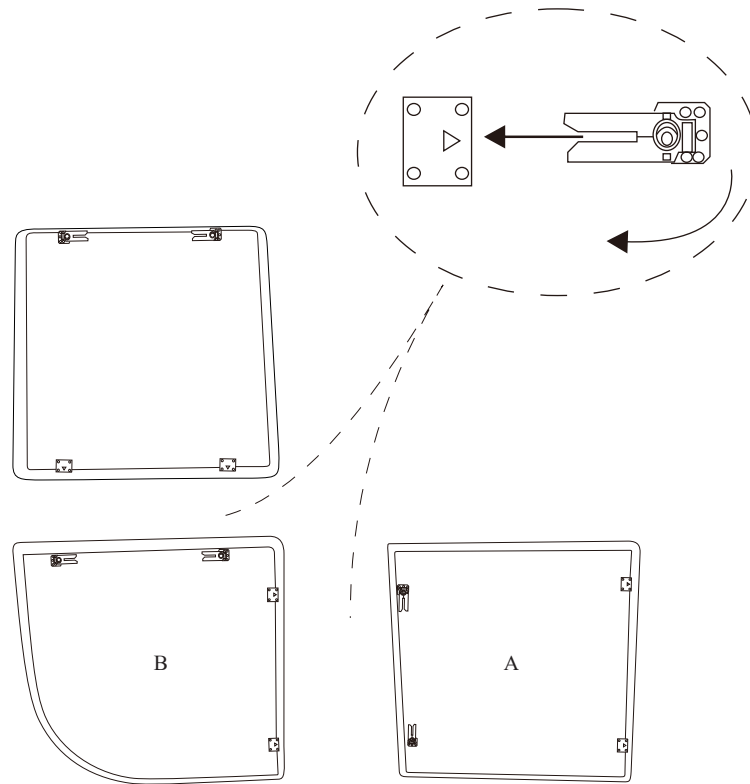

MOE'S

home collection

ASSEMBLY INSTRUCTIONS.

MATINA CORNER CHAIR TAUPE

OA-1101-39

THANK YOU FOR YOUR PURCHASE!

PARTS AND HARDWARE

PARTS LIST

No.	DESCRIPTION	IMAGE	Q'TY
A	BODY		1
B	BODY		1
C	BODY		1

STEP 1.

NOTES.

Thank you for purchasing this quality product!
Be sure to check all packing material carefully for small part that may have come loose inside the carton during shipping.