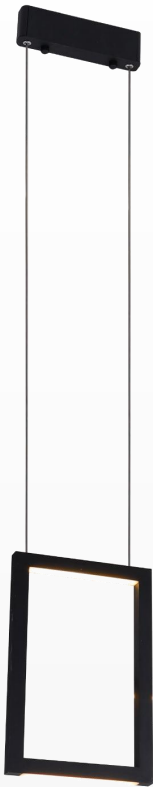

LED Pendant Lights

SPECIFICATION

- Dimension: 8.5" × 1.3" × 55"
- Wattage: 18W
- Voltage: 120V
- Temp: 3000K
- Lumens: 900LM
- Dimmable: ELV , DIMMING 5%-100%
- CRI: > 80
- Material : Iron+Aluminum+Diffuser
- Lifespan : 50000hs
- Warranty: 3 years
- Operation temperature : -20°C-40°C

AVAILABLE FINISH

Black

WHAT'S IN THE BOX:

mounting bracket; plastic anchors;
anchor screws; outlet screws;
wire connectors, ground screw,
canopy screw, gloves