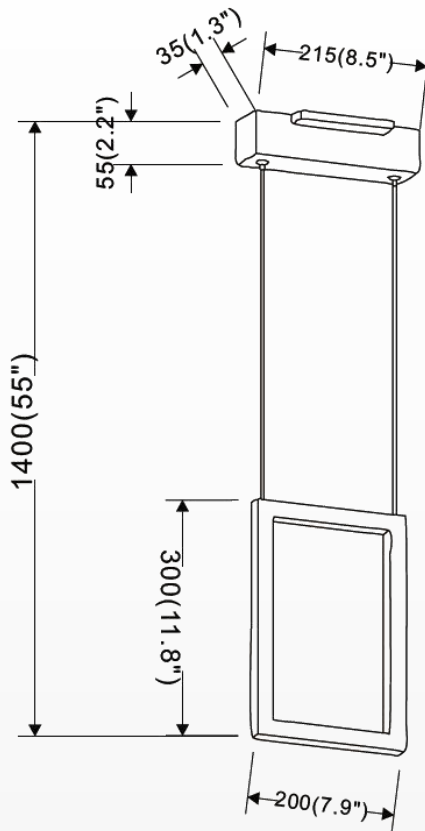

LED Pendant Lights

SPECIFICATION

- Dimension: 8.5" × 1.3" × 55"
- Wattage: 18W
- Voltage: 120V
- Temp: 3000K
- Lumens: 900LM
- Dimmable: ELV , DIMMING 5%-100%
- CRI: > 80
- Material : Iron+Aluminum+Diffuser
- Lifespan : 50000hs
- Warranty: 3 years
- Operation temperature : -20°C-40°C