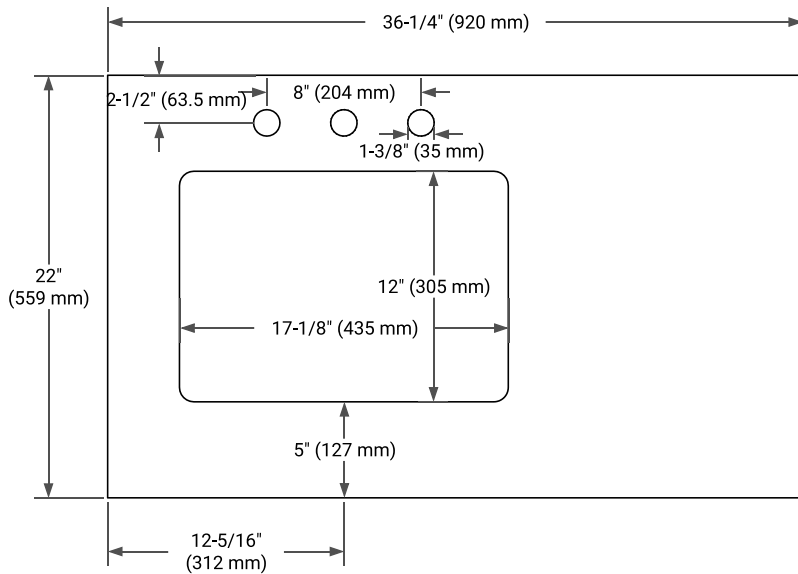

36" LEFT OFFSET CABINET

BASE CABINET DIMENSIONS

36" W x 21.6" D x 34.5" H

FEATURES

- Solid wood frame & plywood panels
- Dovetail drawers and joints
- Soft closing doors & drawers

HARDWARE FINISHES*

Brushed Nickel Satin Brass Matte Black Polished Chrome

36" LEFT RECTANGLE SINK COUNTERTOP WITH 1.5 IN. THICKNESS

OVERALL DIMENSIONS

36.25" W x 22" D x 1.5" H

COUNTERTOP OPTIONS

Carrara White Quartz

FEATURES

- Solid countertop with mitered edges & seams
- Undermount white rectangular sink
- Pre-drilled for 8" widespread faucet

INCLUDED

- Countertop
- Matching Backsplash
- Rectangle Sink

COUNTERTOP PLAN VIEW

EDGE SIDE VIEW

THREE DIMENSIONAL COUNTERTOP VIEW