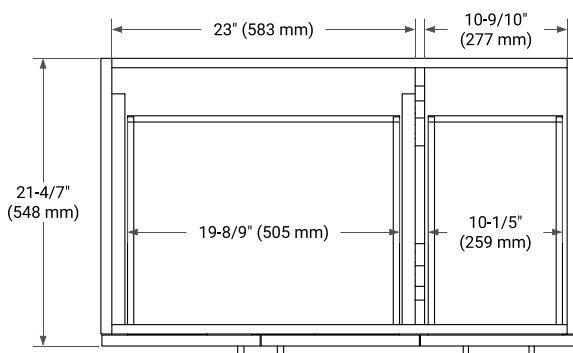

36" LEFT OFFSET CABINET

BASE CABINET DIMENSIONS

36" W x 21.6" D x 34.5" H

FEATURES

- Solid wood frame & plywood panels
- Dovetail drawers and joints
- Soft closing doors & drawers

HARDWARE FINISHES*

Brushed Nickel Satin Brass Matte Black Polished Chrome

36" LEFT RECTANGLE SINK COUNTERTOP WITH 1.5 IN. THICKNESS

OVERALL DIMENSIONS

36.25" W x 22" D x 1.5" H

COUNTERTOP OPTIONS

Carrara White Quartz

FEATURES

- Solid countertop with mitered edges & seams
- Undermount white rectangular sink
- Pre-drilled for 8" widespread faucet

INCLUDED

- Countertop
- Matching Backsplash
- Rectangle Sink

COUNTERTOP PLAN VIEW

EDGE SIDE VIEW

THREE DIMENSIONAL COUNTERTOP VIEW