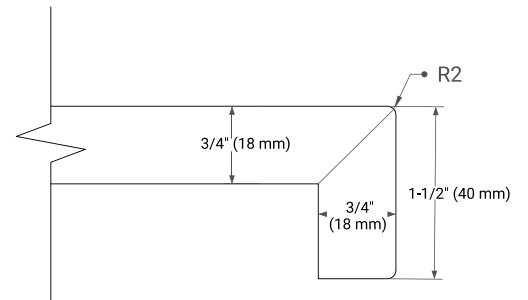

36" LEFT OFFSET CABINET

BASE CABINET DIMENSIONS

36" W x 21.6" D x 34.5" H

FEATURES

- Solid wood frame & plywood panels
- Dovetail drawers and joints
- Soft closing doors & drawers

HARDWARE FINISHES*

Brushed Nickel Satin Brass Matte Black Polished Chrome

36" LEFT RECTANGLE SINK COUNTERTOP WITH 1.5 IN. THICKNESS

OVERALL DIMENSIONS

36.25" W x 22" D x 1.5" H

COUNTERTOP OPTIONS

Carrara White Quartz

FEATURES

- Solid countertop with mitered edges & seams
- Undermount white rectangular sink
- Pre-drilled for 8" widespread faucet

INCLUDED

- Countertop
- Matching Backsplash
- Rectangle Sink

COUNTERTOP PLAN VIEW

EDGE SIDE VIEW

THREE DIMENSIONAL COUNTERTOP VIEW