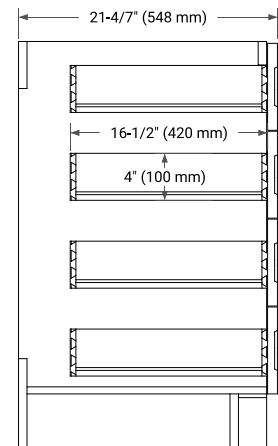

36" LEFT OFFSET CABINET

BASE CABINET DIMENSIONS

36" W x 21.6" D x 34.5" H

FEATURES

- Solid wood frame & plywood panels
- Dovetail drawers and joints
- Soft closing doors & drawers

HARDWARE FINISHES*

Brushed Nickel Satin Brass Matte Black Polished Chrome

36" LEFT RECTANGLE SINK COUNTERTOP WITH 1.5 IN. THICKNESS

OVERALL DIMENSIONS

36.25" W x 22" D x 1.5" H

COUNTERTOP OPTIONS

Carrara White Quartz

FEATURES

- Solid countertop with mitered edges & seams
- Undermount white rectangular sink
- Pre-drilled for 8" widespread faucet

INCLUDED

- Countertop
- Matching Backsplash
- Rectangle Sink

COUNTERTOP PLAN VIEW

EDGE SIDE VIEW

THREE DIMENSIONAL COUNTERTOP VIEW