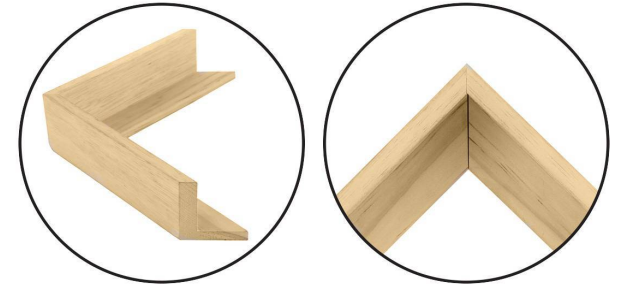

WENDOVER ART GROUP

ITEM NUMBER : **WTUR0462**

TITLE : **Full Color Reciprocity D**

OUTWARD DIMENSION (W X H) : **18" x 20"**

FRAME (WIDTH X DEPTH) : **MC0618SUB1 | 0.38" x 2.25"**

FRAME FINISH : **Floater Frame**

Natural

DESCRIPTION :

Giclee on Canvas, Gallery Wrapped, Artist Enhanced