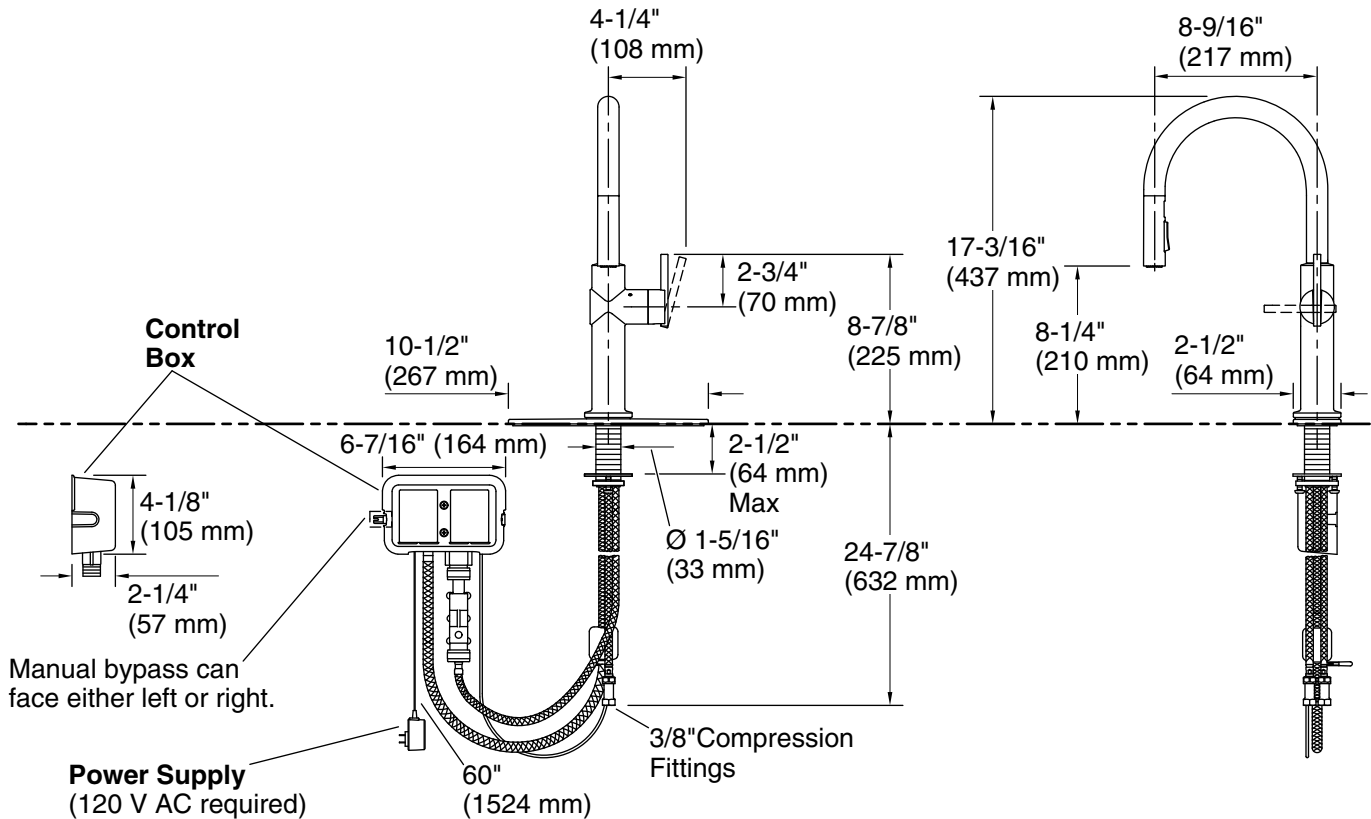

Touchless pull-down kitchen sink faucet with KOHLER® Konnect™ and three-function sprayhead K-22974-WB

Required Electrical Service

One dedicated circuit required, protected with Class A Ground-Fault Circuit-Interrupter (GFCI). Outside North America, this device may be known as a Residual Current Device (RCD).

120 V, 0.15 A, 50/60 Hz

Technical Information

All product dimensions are nominal.

Power source: Plug - AC, included

Drain included: No

Spout:

Spout reach: 8-9/16" (217 mm)

Notes

Install this product according to the installation instructions.

ADA complaint for faucet handles only.

ADA, CSA B651 compliant when installed to the specific requirements of these regulations.