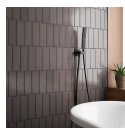

PRODUCT GALLERY